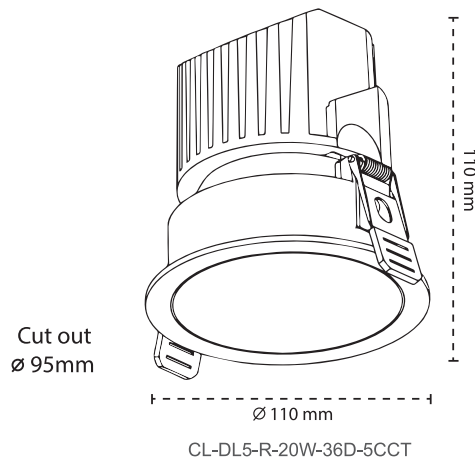

Anti-Glare Recessed Tiltable LED Downlights

Product Code	Input Voltage	Power	Lumen	Color Temp	Beam Angle
CL-DL5-R-12W-36D-5CCT-BL	120VAC 50/60Hz	12W	750lm	5CCT 2700K-3000K-3500K	36°
CL-DL5-R-12W-36D-5CCT-WH	120VAC 50/60Hz	12W	750lm	4000K-5000K	36°
CL-DL5-R-20W-36D-5CCT-BL	120VAC 50/60Hz	20W	1650lm	5CCT 2700K-3000K-3500K	36°
CL-DL5-R-20W-36D-5CCT-WH	120VAC 50/60Hz	20W	1650lm	4000K-5000K	36°

- Black Body, Black Reflector | White Body, White Reflector
- Installation plate is available
- cETL certificate