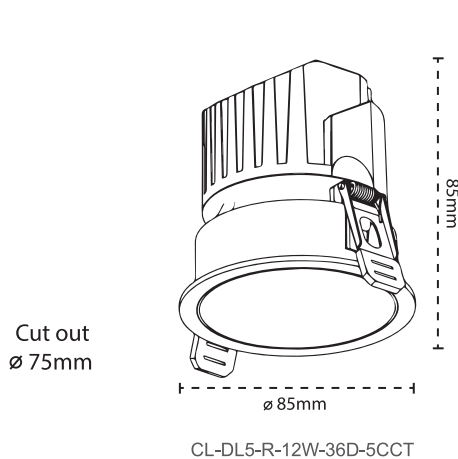

Anti-Glare Recessed Tiltable LED Downlights

Product Code	Input Voltage	Power	Lumen	Color Temp	Beam Angle
CL-DL5-R-12W-36D-5CCT-BL	120VAC 50/60Hz	12W	750lm	5CCT 2700K-3000K-3500K	36°
CL-DL5-R-12W-36D-5CCT-WH	120VAC 50/60Hz	12W	750lm	4000K-5000K	36°
CL-DL5-R-20W-36D-5CCT-BL	120VAC 50/60Hz	20W	1650lm	5CCT 2700K-3000K-3500K	36°
CL-DL5-R-20W-36D-5CCT-WH	120VAC 50/60Hz	20W	1650lm	4000K-5000K	36°

- Black Body, Black Reflector | White Body, White Reflector
- Installation plate is available
- cETL certificate