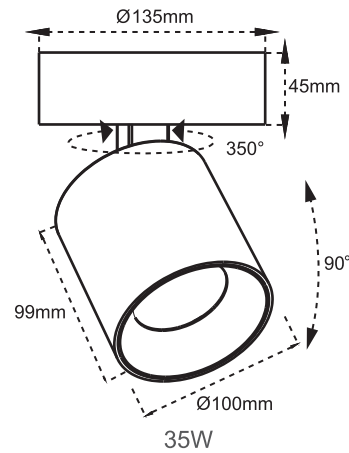

Surface-mount Rotatable LED Downlights

Product Code	Input Voltage	Power	Lumen	Beam Angle	Color Temp	Body Color
CL-DL4-RS-24W-36D-3CCT-WH	120-277 VAC	24W	2160lm	36°	3 CCT	White
CL-DL4-RS-24W-36D-3CCT-BL	120-277 VAC	24W	2160lm	36°	<u>Adjustable</u>	Black
CL-DL4-RS-35W-24D-3CCT-WH	120-277 VAC	35W	3150lm	24°	3000K 4000K	White
CL-DL4-RS-35W-24D-3CCT-BL	120-277 VAC	35W	3150lm	24°	5000K	Black

- Aluminum body and heat sink
- 350° rotatable, 90° tiltable
- cETL listed