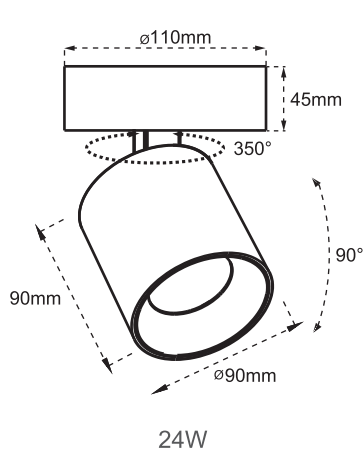

Surface-mount Rotatable LED Downlights

Product Code	Input Voltage	Power	Lumen	Beam Angle	Color Temp	Body Color
CL-DL4-RS-24W-36D-3CCT-WH	120-277 VAC	24W	2160lm	36°	3 CCT	White
CL-DL4-RS-24W-36D-3CCT-BL	120-277 VAC	24W	2160lm	36°	<u>Adjustable</u>	Black
CL-DL4-RS-35W-24D-3CCT-WH	120-277 VAC	35W	3150lm	24°	3000K 4000K	White
CL-DL4-RS-35W-24D-3CCT-BL	120-277 VAC	35W	3150lm	24°	5000K	Black

- Aluminum body and heat sink
- 350° rotatable, 90° tiltable
- cETL listed