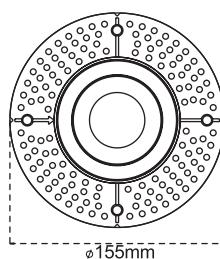

3-inch Modular LED Downlights | Tilttable Round Frames

CL-DL3-T3R-WH
Tilttable Round Frame with Trim

CL-DL3-T3R-BL
Tilttable Round Frame with Trim

Cut Out
88 mm

CL-DL3-T3RT-WH
Trim-less Tilttable Round Frame

Tilttable
~30°

CL-DL3-T3RT-BL
Trim-less Tilttable Round Frame

Cut Out
95 mm

- cETL Certificate
- 5-Year Warranty