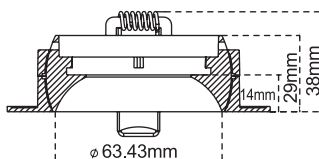

3-inch Modular LED Downlights | Tilttable Round Frames

CL-DL3-T3R-WH
Tilttable Round Frame with Trim

CL-DL3-T3R-BL
Tilttable Round Frame with Trim

Cut Out
88 mm

CL-DL3-T3RT-WH
Trim-less Tilttable Round Frame

Tilttable
~30°

CL-DL3-T3RT-BL
Trim-less Tilttable Round Frame

Cut Out
95 mm

- cETL Certificate
- 5-Year Warranty