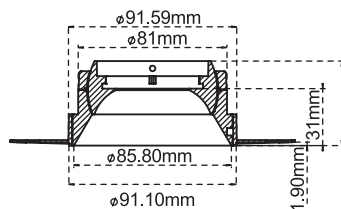

3-inch Modular LED Downlights | Tilttable Round Frames

CL-DL3-T3R-WH
Tilttable Round Frame with Trim

CL-DL3-T3R-BL
Tilttable Round Frame with Trim

Cut Out
88 mm

CL-DL3-T3RT-WH
Trim-less Tilttable Round Frame

Tilttable
~30°

CL-DL3-T3RT-BL
Trim-less Tilttable Round Frame

Cut Out
95 mm

- cETL Certificate
- 5-Year Warranty