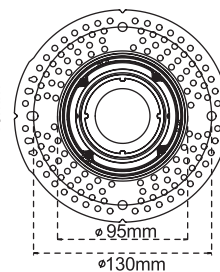

3-inch Modular LED Downlights | Tilttable Round Frames

CL-DL3-T3R-WH
Tilttable Round Frame with Trim

CL-DL3-T3R-BL
Tilttable Round Frame with Trim

Cut Out
88 mm

CL-DL3-T3RT-WH
Trim-less Tilttable Round Frame

Tilttable
~30°

CL-DL3-T3RT-BL
Trim-less Tilttable Round Frame

Cut Out
95 mm

- cETL Certificate
- 5-Year Warranty