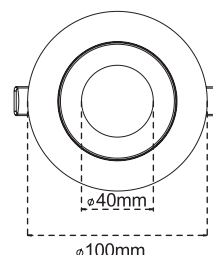

3-inch Modular LED Downlights | Tilttable Round Frames

CL-DL3-T3R-WH
Tilttable Round Frame with Trim

CL-DL3-T3R-BL
Tilttable Round Frame with Trim

Cut Out
88 mm

CL-DL3-T3RT-WH
Trim-less Tilttable Round Frame

Tilttable
~30°

CL-DL3-T3RT-BL
Trim-less Tilttable Round Frame

Cut Out
95 mm

- cETL Certificate
- 5-Year Warranty