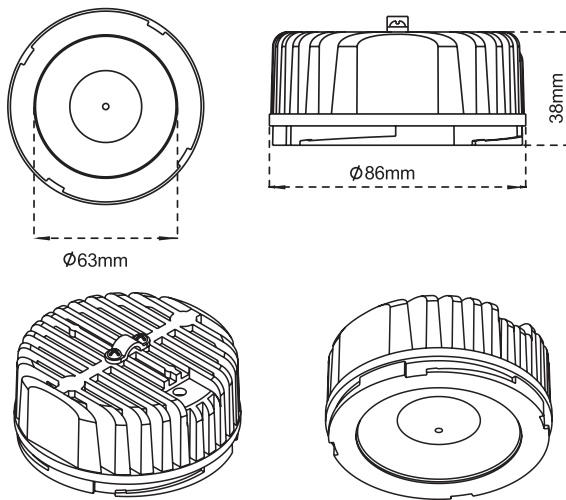

# 4-Inch DIM to Warm Modular LED Downlights

Product Code	Input Voltage	Power	Lumen	Color Temp	Beam Angle
CL-DL3-DTW-4012-40D	120VAC 50/60Hz	12W	1100lm	DIM TO WARM 1800K > 3000K	40°

- Interchangeable components for easy customization and maintenance.
- Frames available in round or square shapes, with trim or trimless options, in white or black finishes.
- Installation plate is available
- cETL certificate