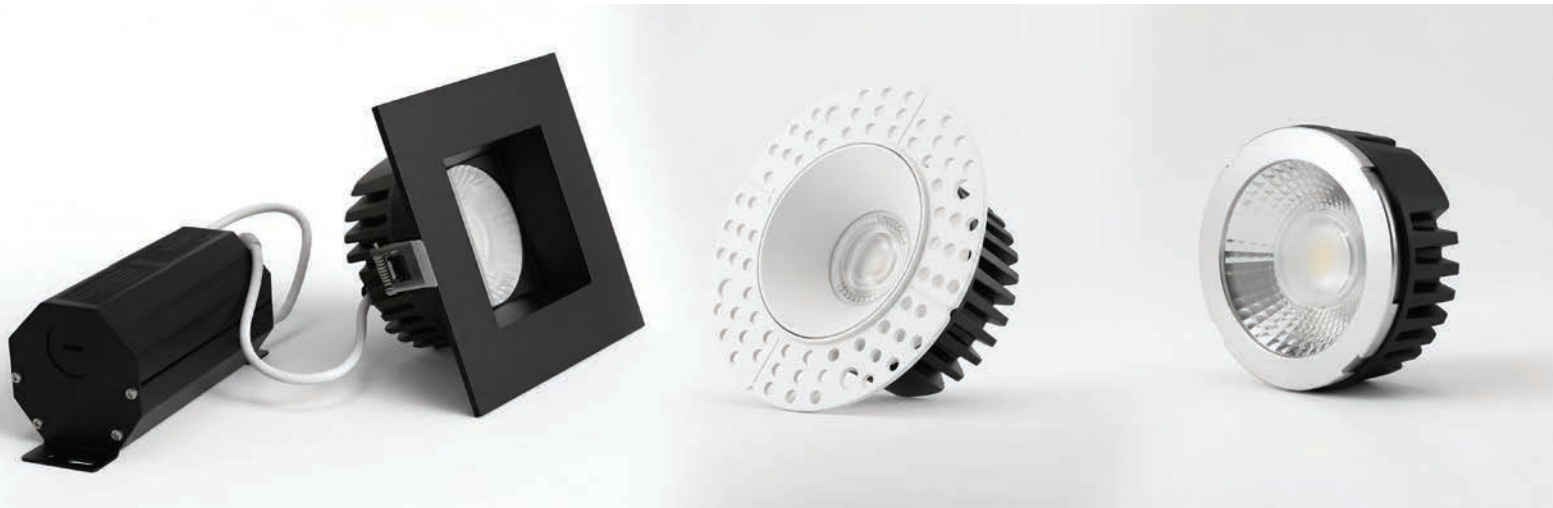

# 4-Inch DIM to Warm Modular LED Downlights

Product Code	Input Voltage	Power	Lumen	Color Temp	Beam Angle
CL-DL3-DTW-4012-40D	120VAC 50/60Hz	12W	1100lm	DIM TO WARM 1800K > 3000K	40°

- Interchangeable components for easy customization and maintenance.
- Frames available in round or square shapes, with trim or trimless options, in white or black finishes.
- Installation plate is available
- cETL certificate