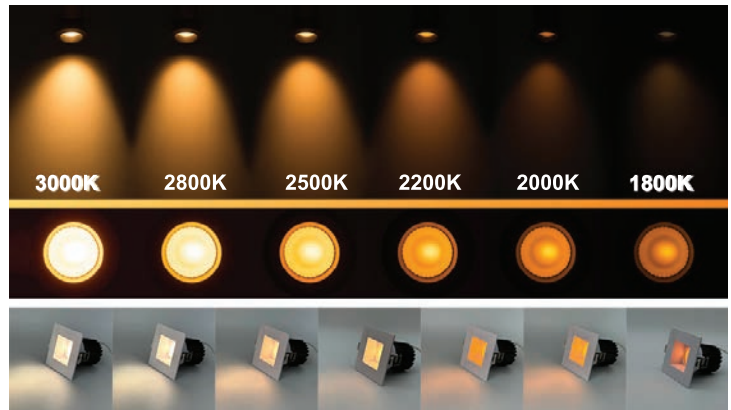

# 4-Inch DIM to Warm Modular LED Downlights

Product Code	Input Voltage	Power	Lumen	Color Temp	Beam Angle
CL-DL3-DTW-4012-40D	120VAC 50/60Hz	12W	1100lm	DIM TO WARM 1800K > 3000K	40°

- Interchangeable components for easy customization and maintenance.
- Frames available in round or square shapes, with trim or trimless options, in white or black finishes.
- Installation plate is available
- cETL certificate