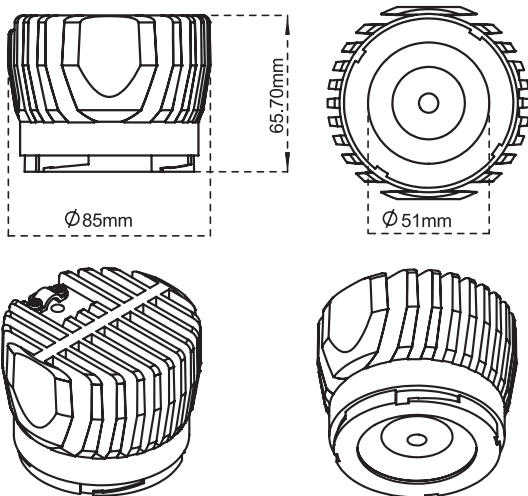

# 3.5-Inch DIM to Warm Modular LED Downlights

Product Code	Input Voltage	Power	Lumen	Color Temp	Beam Angle
CL-DL3-DTW-3512-40D	120VAC 50/60Hz	12W	960lm	DIM TO WARM 1800K > 3000K	40°

- Interchangeable components for easy customization and maintenance.
- Frames available in round or square shapes, with trim or trimless options, in white or black finishes.
- Installation plate is available
- cETL certificate