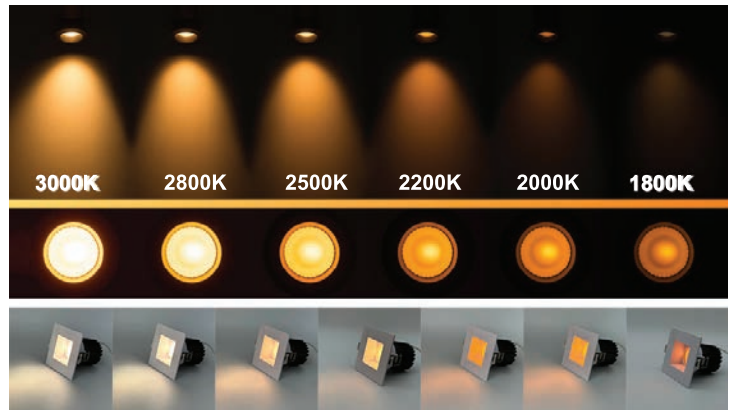

# 3.5-Inch DIM to Warm Modular LED Downlights

Product Code	Input Voltage	Power	Lumen	Color Temp	Beam Angle
CL-DL3-DTW-3512-40D	120VAC 50/60Hz	12W	960lm	DIM TO WARM 1800K > 3000K	40°

- Interchangeable components for easy customization and maintenance.
- Frames available in round or square shapes, with trim or trimless options, in white or black finishes.
- Installation plate is available
- cETL certificate