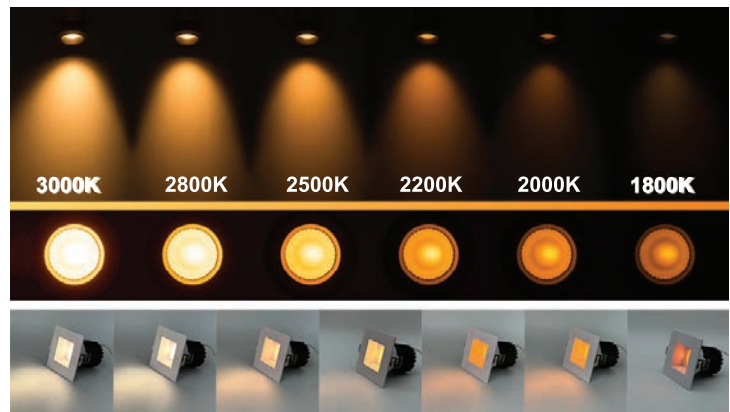

3-Inch DIM to Warm Modular LED Downlights

Product Code	Input Voltage	Power	Lumen	Color Temp	Beam Angle
CL-DL3-DTW-3009-40D	120VAC 50/60Hz	9W	780lm	DIM TO WARM 1800K > 3000K	40°

- Interchangeable components for easy customization and maintenance.
- Frames available in round or square shapes, with trim or trimless options, in white or black finishes.
- Installation plate is available
- cETL certificate