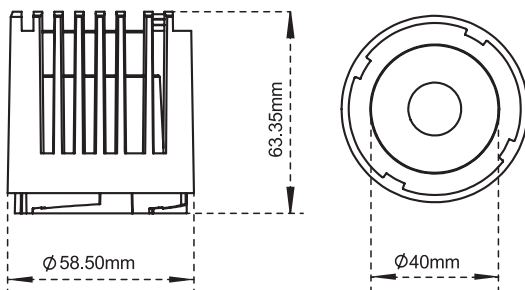

3-Inch DIM to Warm Modular LED Downlights

Product Code	Input Voltage	Power	Lumen	Color Temp	Beam Angle
CL-DL3-DTW-3009-40D	120VAC 50/60Hz	9W	780lm	DIM TO WARM 1800K > 3000K	40°

- Interchangeable components for easy customization and maintenance.
- Frames available in round or square shapes, with trim or trimless options, in white or black finishes.
- Installation plate is available
- cETL certificate