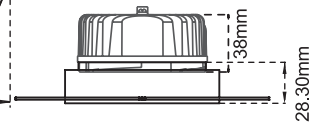

4-inch Modular LED Downlights Frames

CL-DL3-4R
Round Frame with Trim

CL-DL3-4RT
Trim-less Round Frame

CL-DL3-4S
Square Frame with Trim

CL-DL3-4ST
Trim-less Square Frame

- Body Color available in Black and White
- cETL Certificate
- 5-Year Warranty