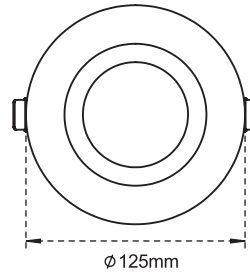

4-inch Modular LED Downlights Frames

CL-DL3-4R
Round Frame with Trim

CL-DL3-4RT
Trim-less Round Frame

CL-DL3-4S
Square Frame with Trim

CL-DL3-4ST
Trim-less Square Frame

- Body Color available in Black and White
- cETL Certificate
- 5-Year Warranty