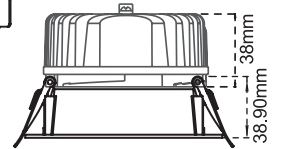

4-inch Modular LED Downlights Frames

CL-DL3-4R
Round Frame with Trim

CL-DL3-4RT
Trim-less Round Frame

CL-DL3-4S
Square Frame with Trim

CL-DL3-4ST
Trim-less Square Frame

- Body Color available in Black and White
- cETL Certificate
- 5-Year Warranty