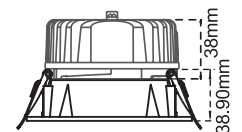

4-inch Modular LED Downlights Frames

CL-DL3-4R
Round Frame with Trim

CL-DL3-4RT
Trim-less Round Frame

CL-DL3-4S
Square Frame with Trim

CL-DL3-4ST
Trim-less Square Frame

- Body Color available in Black and White
- cETL Certificate
- 5-Year Warranty