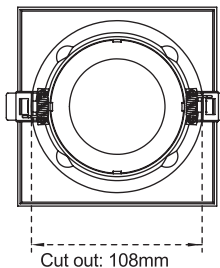

4-inch Modular LED Downlights Frames

CL-DL3-4R
Round Frame with Trim

CL-DL3-4RT
Trim-less Round Frame

CL-DL3-4S
Square Frame with Trim

CL-DL3-4ST
Trim-less Square Frame

- Body Color available in Black and White
- cETL Certificate
- 5-Year Warranty