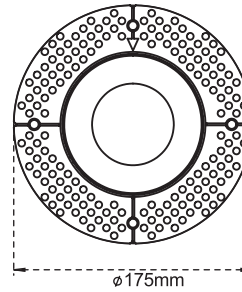

4-inch Modular LED Downlights Frames

CL-DL3-4R
Round Frame with Trim

CL-DL3-4RT
Trim-less Round Frame

CL-DL3-4S
Square Frame with Trim

CL-DL3-4ST
Trim-less Square Frame

- Body Color available in Black and White
- cETL Certificate
- 5-Year Warranty