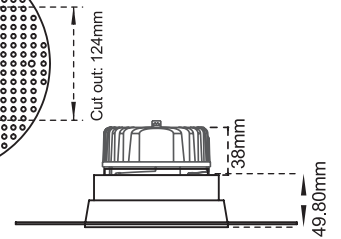

4-inch Modular LED Downlights Frames

CL-DL3-4R
Round Frame with Trim

CL-DL3-4RT
Trim-less Round Frame

CL-DL3-4S
Square Frame with Trim

CL-DL3-4ST
Trim-less Square Frame

- Body Color available in Black and White
- cETL Certificate
- 5-Year Warranty