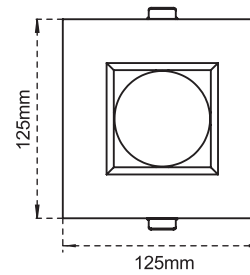

4-inch Modular LED Downlights Frames

CL-DL3-4R
Round Frame with Trim

CL-DL3-4RT
Trim-less Round Frame

CL-DL3-4S
Square Frame with Trim

CL-DL3-4ST
Trim-less Square Frame

- Body Color available in Black and White
- cETL Certificate
- 5-Year Warranty