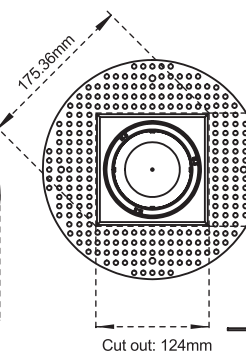

4-inch Modular LED Downlights Frames

CL-DL3-4R
Round Frame with Trim

CL-DL3-4RT
Trim-less Round Frame

CL-DL3-4S
Square Frame with Trim

CL-DL3-4ST
Trim-less Square Frame

- Body Color available in Black and White
- cETL Certificate
- 5-Year Warranty