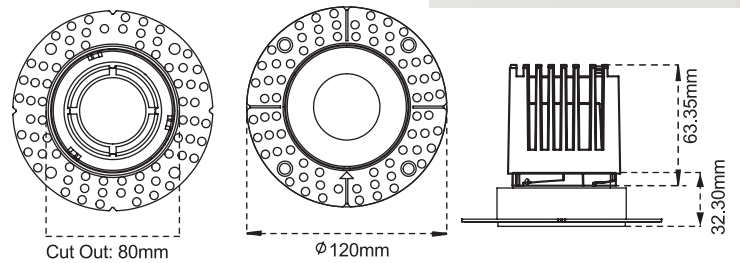

3-Inch Modular LED Downlights Frames

CL-DL3-3R
Round Frame with Trim

Cut Out
75mm

CL-DL3-3RT
Trim-less Round Frame

Cut Out
80mm

CL-DL3-3S
Square Frame with Trim

Cut Out
75mm

CL-DL3-3ST
Trim-less Square Frame

Cut Out
90mmx90mm

- Body Color available in Black and White
- cETL Certificate
- 5-Year Warranty