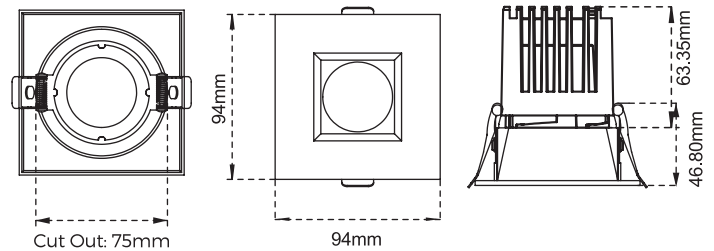

3-Inch Modular LED Downlights Frames

CL-DL3-3R
Round Frame with Trim

Cut Out
75mm

CL-DL3-3RT
Trim-less Round Frame

Cut Out
80mm

CL-DL3-3S
Square Frame with Trim

Cut Out
75mm

CL-DL3-3ST
Trim-less Square Frame

Cut Out
90mmx90mm

- Body Color available in Black and White
- cETL Certificate
- 5-Year Warranty