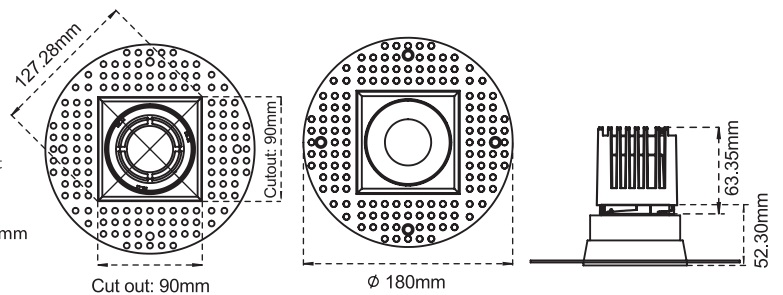

3-Inch Modular LED Downlights Frames

CL-DL3-3R
Round Frame with Trim

Cut Out
75mm

CL-DL3-3RT
Trim-less Round Frame

Cut Out
80mm

CL-DL3-3S
Square Frame with Trim

Cut Out
75mm

CL-DL3-3ST
Trim-less Square Frame

Cut Out
90mmx90mm

- Body Color available in Black and White
- cETL Certificate
- 5-Year Warranty