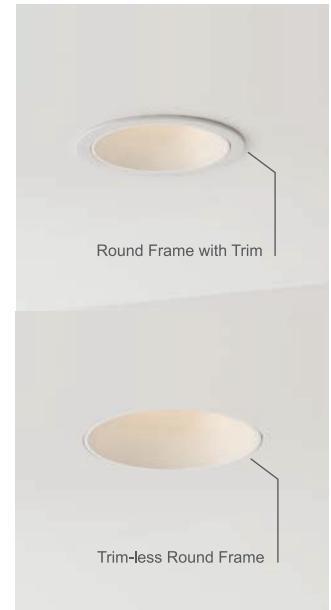

3-Inch Modular LED Downlights Frames

CL-DL3-3R
Round Frame with Trim

Cut Out
75mm

CL-DL3-3RT
Trim-less Round Frame

Cut Out
80mm

CL-DL3-3S
Square Frame with Trim

Cut Out
75mm

CL-DL3-3ST
Trim-less Square Frame

Cut Out
90mmx90mm

- Body Color available in Black and White
- cETL Certificate
- 5-Year Warranty