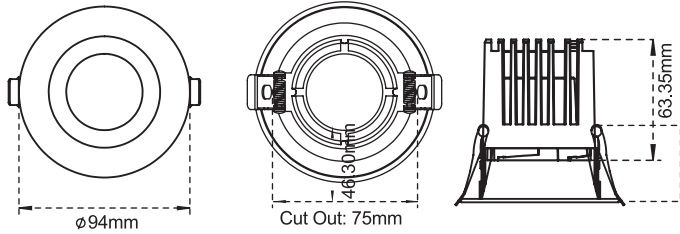

3-Inch Modular LED Downlights Frames

CL-DL3-3R
Round Frame with Trim

Cut Out
75mm

CL-DL3-3RT
Trim-less Round Frame

Cut Out
80mm

CL-DL3-3S
Square Frame with Trim

Cut Out
75mm

CL-DL3-3ST
Trim-less Square Frame

Cut Out
90mmx90mm

- Body Color available in Black and White
- cETL Certificate
- 5-Year Warranty