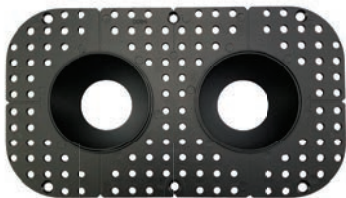

3-inch Modular LED Downlights | Double Frames

CL-DL3-3R-D-WH
Double Round Frame With Trim

CL-DL3-3R-D-BL
Double Round Frame With Trim

CL-DL3-3RT-D-WH
Trim-less Double Round Frame

CL-DL3-3RT-D-BL
Trim-less Double Round Frame

CL-DL3-3ST-D-WH
Trim-less Double Square Frame

CL-DL3-3ST-D-BL
Trim-less Double Square Frame