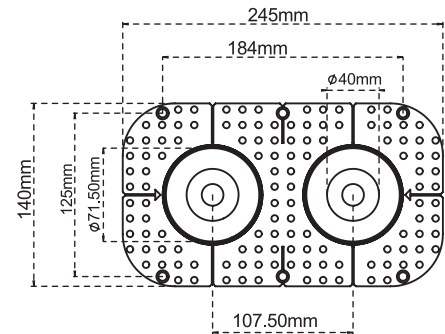

3-inch Modular LED Downlights | Double Frames

CL-DL3-3R-D-WH
Double Round Frame With Trim

CL-DL3-3R-D-BL
Double Round Frame With Trim

CL-DL3-3RT-D-WH
Trim-less Double Round Frame

CL-DL3-3RT-D-BL
Trim-less Double Round Frame

CL-DL3-3ST-D-WH
Trim-less Double Square Frame

CL-DL3-3ST-D-BL
Trim-less Double Square Frame