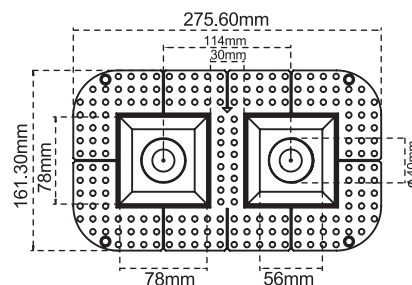

3-inch Modular LED Downlights | Double Frames

CL-DL3-3R-D-WH
Double Round Frame With Trim

CL-DL3-3R-D-BL
Double Round Frame With Trim

CL-DL3-3RT-D-WH
Trim-less Double Round Frame

CL-DL3-3RT-D-BL
Trim-less Double Round Frame

CL-DL3-3ST-D-WH
Trim-less Double Square Frame

CL-DL3-3ST-D-BL
Trim-less Double Square Frame