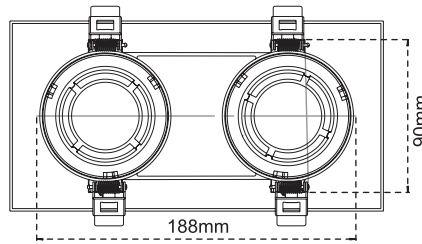

3-inch Modular LED Downlights | Double Frames

CL-DL3-3R-D-WH
Double Round Frame With Trim

CL-DL3-3R-D-BL
Double Round Frame With Trim

CL-DL3-3RT-D-WH
Trim-less Double Round Frame

CL-DL3-3RT-D-BL
Trim-less Double Round Frame

CL-DL3-3ST-D-WH
Trim-less Double Square Frame

CL-DL3-3ST-D-BL
Trim-less Double Square Frame