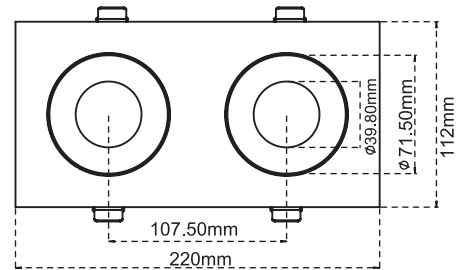

3-inch Modular LED Downlights | Double Frames

CL-DL3-3R-D-WH
Double Round Frame With Trim

CL-DL3-3R-D-BL
Double Round Frame With Trim

CL-DL3-3RT-D-WH
Trim-less Double Round Frame

CL-DL3-3RT-D-BL
Trim-less Double Round Frame

CL-DL3-3ST-D-WH
Trim-less Double Square Frame

CL-DL3-3ST-D-BL
Trim-less Double Square Frame