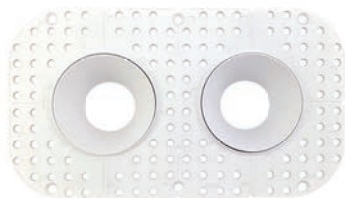

3-inch Modular LED Downlights | Double Frames

CL-DL3-3R-D-WH
Double Round Frame With Trim

CL-DL3-3R-D-BL
Double Round Frame With Trim

CL-DL3-3RT-D-WH
Trim-less Double Round Frame

CL-DL3-3RT-D-BL
Trim-less Double Round Frame

CL-DL3-3ST-D-WH
Trim-less Double Square Frame

CL-DL3-3ST-D-BL
Trim-less Double Square Frame