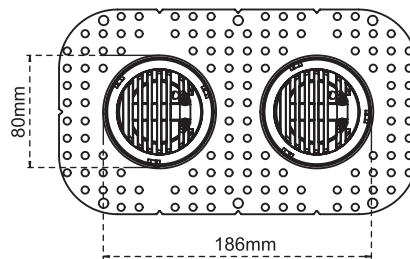

3-inch Modular LED Downlights | Double Frames

CL-DL3-3R-D-WH
Double Round Frame With Trim

CL-DL3-3R-D-BL
Double Round Frame With Trim

CL-DL3-3RT-D-WH
Trim-less Double Round Frame

CL-DL3-3RT-D-BL
Trim-less Double Round Frame

CL-DL3-3ST-D-WH
Trim-less Double Square Frame

CL-DL3-3ST-D-BL
Trim-less Double Square Frame