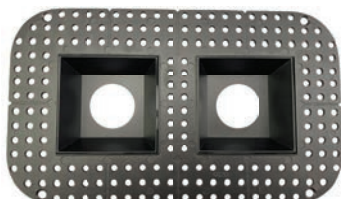

3-inch Modular LED Downlights | Double Frames

CL-DL3-3R-D-WH
Double Round Frame With Trim

CL-DL3-3R-D-BL
Double Round Frame With Trim

CL-DL3-3RT-D-WH
Trim-less Double Round Frame

CL-DL3-3RT-D-BL
Trim-less Double Round Frame

CL-DL3-3ST-D-WH
Trim-less Double Square Frame

CL-DL3-3ST-D-BL
Trim-less Double Square Frame