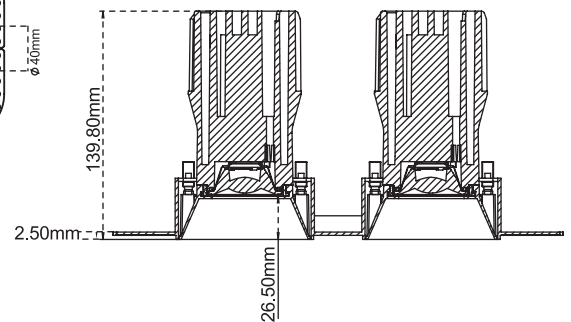

3-inch Modular LED Downlights | Double Frames

CL-DL3-3R-D-WH
Double Round Frame With Trim

CL-DL3-3R-D-BL
Double Round Frame With Trim

CL-DL3-3RT-D-WH
Trim-less Double Round Frame

CL-DL3-3RT-D-BL
Trim-less Double Round Frame

CL-DL3-3ST-D-WH
Trim-less Double Square Frame

CL-DL3-3ST-D-BL
Trim-less Double Square Frame