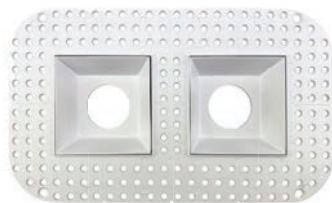

3-inch Modular LED Downlights | Double Frames

CL-DL3-3R-D-WH
Double Round Frame With Trim

CL-DL3-3R-D-BL
Double Round Frame With Trim

CL-DL3-3RT-D-WH
Trim-less Double Round Frame

CL-DL3-3RT-D-BL
Trim-less Double Round Frame

CL-DL3-3ST-D-WH
Trim-less Double Square Frame

CL-DL3-3ST-D-BL
Trim-less Double Square Frame