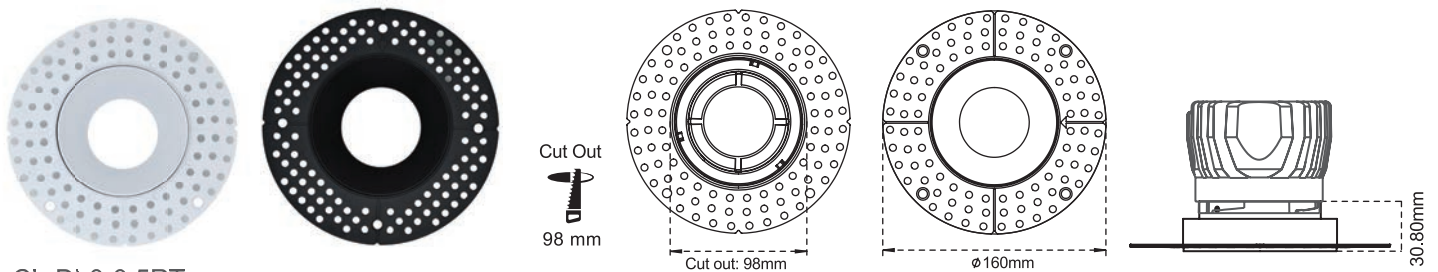

## 3.5-Inch Modular LED Downlights Frames

CL-DL3-3.5R  
Round Frame with Trim

CL-DL3-3.5RT  
Trim-less Round Frame

CL-DL3-3.5S  
Square Frame with Trim

CL-DL3-3.5ST  
Trim-less Square Frame

- Body Color available in Black and White
- cETL Certificate
- 5-Year Warranty