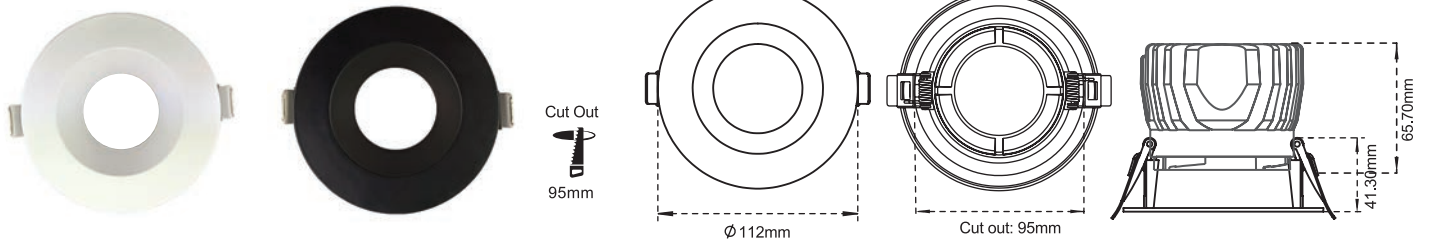

## 3.5-Inch Modular LED Downlights Frames

CL-DL3-3.5R  
Round Frame with Trim

CL-DL3-3.5RT  
Trim-less Round Frame

CL-DL3-3.5S  
Square Frame with Trim

CL-DL3-3.5ST  
Trim-less Square Frame

- Body Color available in Black and White
- cETL Certificate
- 5-Year Warranty