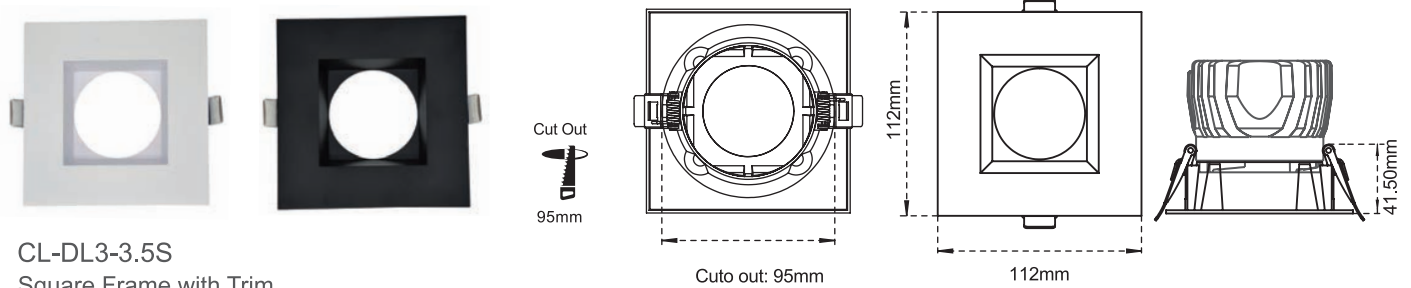

## 3.5-Inch Modular LED Downlights Frames

CL-DL3-3.5R  
Round Frame with Trim

CL-DL3-3.5RT  
Trim-less Round Frame

CL-DL3-3.5S  
Square Frame with Trim

CL-DL3-3.5ST  
Trim-less Square Frame

- Body Color available in Black and White
- cETL Certificate
- 5-Year Warranty