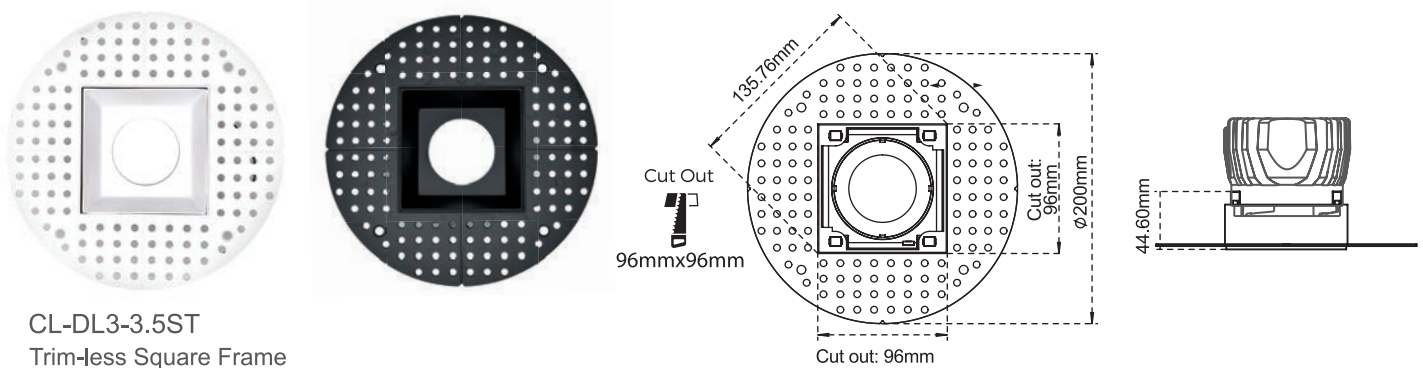

## 3.5-Inch Modular LED Downlights Frames

CL-DL3-3.5R  
Round Frame with Trim

CL-DL3-3.5RT  
Trim-less Round Frame

CL-DL3-3.5S  
Square Frame with Trim

CL-DL3-3.5ST  
Trim-less Square Frame

- Body Color available in Black and White
- cETL Certificate
- 5-Year Warranty