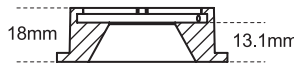

2-Inch Modular LED Downlights Frames

CL-DL3-2007-38D-5CCT
With Round Frame: CL-DL3-2R

CL-DL3-2R

Round Frame with Trim
Body Color available in Black and White

CL-DL3-2RT

Trim-less Round Frame
Body Color available in Black and White