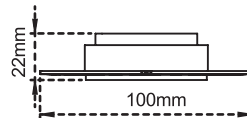

2-Inch Modular LED Downlights Frames

CL-DL3-2007-38D-5CCT
With Round Frame: CL-DL3-2R

CL-DL3-2R

Round Frame with Trim
Body Color available in Black and White

CL-DL3-2RT

Trim-less Round Frame
Body Color available in Black and White