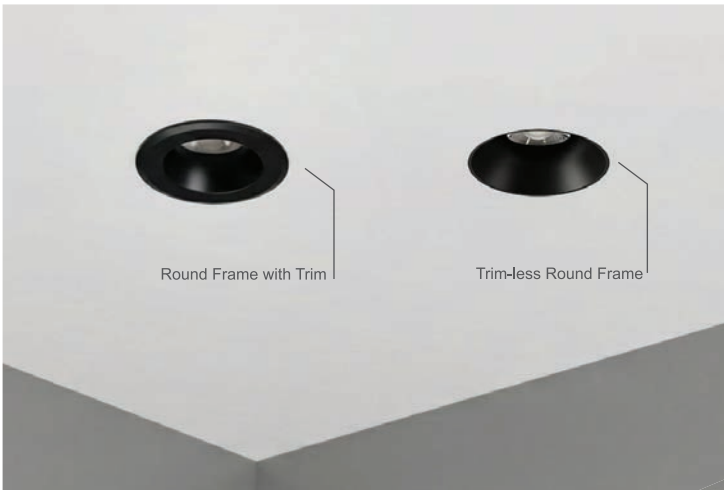

2-Inch Modular LED Downlights Frames

CL-DL3-2007-38D-5CCT
With Round Frame: CL-DL3-2R

CL-DL3-2R

Round Frame with Trim
Body Color available in Black and White

CL-DL3-2RT

Trim-less Round Frame
Body Color available in Black and White