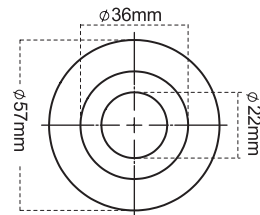

2-Inch Modular LED Downlights Frames

CL-DL3-2007-38D-5CCT
With Round Frame: CL-DL3-2R

CL-DL3-2R

Round Frame with Trim
Body Color available in Black and White

CL-DL3-2RT

Trim-less Round Frame
Body Color available in Black and White