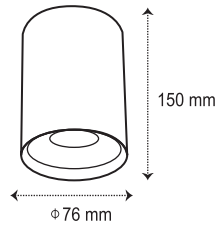

Surface-mount & Pendant LED Downlights

12 W

30 W

Product Code	Power	Lumen	CCT	Beam Angle
CL-DL2-RS-12W-30D-3K	12W	1080lm	3000K	30°
CL-DL2-RS-12W-30D-4K	12W	1080lm	4000K	30°
CL-DL2-RS-30W-35D-3K	30W	2400lm	3000K	35°
CL-DL2-RS-30W-35D-4K	30W	2400lm	4000K	35°

15 W

20 W

Product Code	Power	Lumen	CCT	Beam Angle
CL-DL2-SS-15W-30D-3K	15W	1350lm	3000K	30°
CL-DL2-SS-15W-30D-4K	15W	1350lm	4000K	30°
CL-DL2-SS-20W-30D-3K	20W	1800lm	3000K	30°
CL-DL2-SS-20W-30D-4K	20W	1800lm	4000K	30°