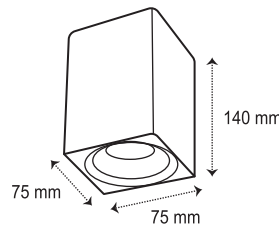

Surface-mount & Pendant LED Downlights

12 W

30 W

Product Code	Power	Lumen	CCT	Beam Angle
CL-DL2-RS-12W-30D-3K	12W	1080lm	3000K	30°
CL-DL2-RS-12W-30D-4K	12W	1080lm	4000K	30°
CL-DL2-RS-30W-35D-3K	30W	2400lm	3000K	35°
CL-DL2-RS-30W-35D-4K	30W	2400lm	4000K	35°

15 W

20 W

Product Code	Power	Lumen	CCT	Beam Angle
CL-DL2-SS-15W-30D-3K	15W	1350lm	3000K	30°
CL-DL2-SS-15W-30D-4K	15W	1350lm	4000K	30°
CL-DL2-SS-20W-30D-3K	20W	1800lm	3000K	30°
CL-DL2-SS-20W-30D-4K	20W	1800lm	4000K	30°