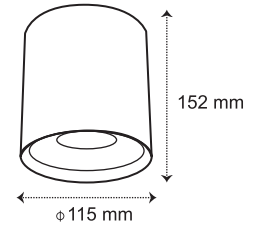

Surface-mount & Pendant LED Downlights

12 W

30 W

Product Code	Power	Lumen	CCT	Beam Angle
CL-DL2-RS-12W-30D-3K	12W	1080lm	3000K	30°
CL-DL2-RS-12W-30D-4K	12W	1080lm	4000K	30°
CL-DL2-RS-30W-35D-3K	30W	2400lm	3000K	35°
CL-DL2-RS-30W-35D-4K	30W	2400lm	4000K	35°

15 W

20 W

Product Code	Power	Lumen	CCT	Beam Angle
CL-DL2-SS-15W-30D-3K	15W	1350lm	3000K	30°
CL-DL2-SS-15W-30D-4K	15W	1350lm	4000K	30°
CL-DL2-SS-20W-30D-3K	20W	1800lm	3000K	30°
CL-DL2-SS-20W-30D-4K	20W	1800lm	4000K	30°