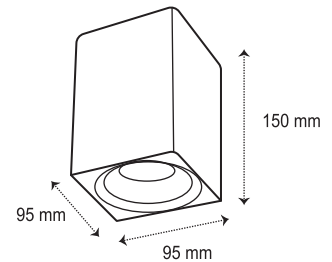

Surface-mount & Pendant LED Downlights

12 W

30 W

Product Code	Power	Lumen	CCT	Beam Angle
CL-DL2-RS-12W-30D-3K	12W	1080lm	3000K	30°
CL-DL2-RS-12W-30D-4K	12W	1080lm	4000K	30°
CL-DL2-RS-30W-35D-3K	30W	2400lm	3000K	35°
CL-DL2-RS-30W-35D-4K	30W	2400lm	4000K	35°

15 W

20 W

Product Code	Power	Lumen	CCT	Beam Angle
CL-DL2-SS-15W-30D-3K	15W	1350lm	3000K	30°
CL-DL2-SS-15W-30D-4K	15W	1350lm	4000K	30°
CL-DL2-SS-20W-30D-3K	20W	1800lm	3000K	30°
CL-DL2-SS-20W-30D-4K	20W	1800lm	4000K	30°