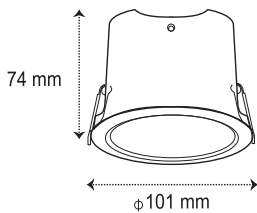

Anti-glare Recessed Downlights

CL-DL1-S-15-36D

CL-DL1-D-30-36D

| Product Code | Input Voltage | Power | Lumen | Color Temp | Beam Angle |
|--------------------|----------------|-------|--------|------------|------------|
| CL-DL1-S-15-36D-3K | 120VAC 50/60Hz | 15W | 1050lm | 3000K | 36° |
| CL-DL1-S-15-36D-4K | 120VAC 50/60Hz | 15W | 1050lm | 4000K | 36° |
| CL-DL1-D-30-36D-3K | 120VAC 50/60Hz | 30W | 2100lm | 3000K | 36° |
| CL-DL1-D-30-36D-4K | 120VAC 50/60Hz | 30W | 2100lm | 4000K | 36° |

Cut Out

Cut Out

- Body Color: Black | White
- Reflector color: Black | White | Gold
- Installation plate is available
- cETL certificate