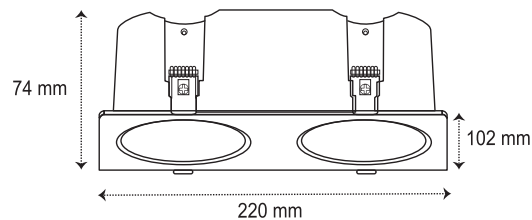

Anti-glare Recessed Downlights

CL-DL1-S-15-36D

CL-DL1-D-30-36D

| Product Code | Input Voltage | Power | Lumen | Color Temp | Beam Angle |
|--------------------|----------------|-------|--------|------------|------------|
| CL-DL1-S-15-36D-3K | 120VAC 50/60Hz | 15W | 1050lm | 3000K | 36° |
| CL-DL1-S-15-36D-4K | 120VAC 50/60Hz | 15W | 1050lm | 4000K | 36° |
| CL-DL1-D-30-36D-3K | 120VAC 50/60Hz | 30W | 2100lm | 3000K | 36° |
| CL-DL1-D-30-36D-4K | 120VAC 50/60Hz | 30W | 2100lm | 4000K | 36° |

Cut Out

Cut Out

- Body Color: Black | White
- Reflector color: Black | White | Gold
- Installation plate is available
- cETL certificate