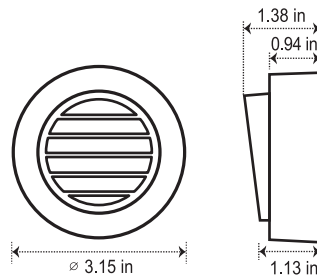

LED Deck Lights

CL-DL025-524

CL-DL013-324

CL-DL062-324

Product Code	Power	Lumen	CCT	Beam Angle	IP	Input Voltage
CL-DL025-524-3K-BL	5 W	300lm	3000K	120°	65	12-24V AC/DC
CL-DL025-524-5K-BL	5 W	300lm	5000K	120°	65	12-24V AC/DC
CL-DL013-324-3K-BL	3.5 W	110lm	3000K	55°	65	12-24V AC/DC
CL-DL062-324-3CCT-BL	3 W	120lm	3CCT (3000K-4000K-5000K)	55°	65	12-24V AC/DC

CL-DL025-524

CL-DL013-324

CL-DL062-324

- Die-cast aluminum housing
- Epoxy powder paint finishing
- CRI >90
- Working temperature -40°C to +40°C
- Lifetime >50,000 hrs
- 5 years warranty