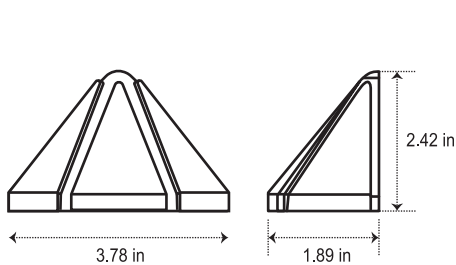

LED Deck Lights

CL-DL025-524

CL-DL013-324

CL-DL062-324

Product Code	Power	Lumen	CCT	Beam Angle	IP	Input Voltage
CL-DL025-524-3K-BL	5 W	300lm	3000K	120°	65	12-24V AC/DC
CL-DL025-524-5K-BL	5 W	300lm	5000K	120°	65	12-24V AC/DC
CL-DL013-324-3K-BL	3.5 W	110lm	3000K	55°	65	12-24V AC/DC
CL-DL062-324-3CCT-BL	3 W	120lm	3CCT (3000K-4000K-5000K)	55°	65	12-24V AC/DC