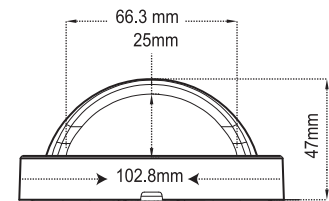

LED Deck Lights

CL-DL025-524

CL-DL013-324

CL-DL062-324

Product Code	Power	Lumen	CCT	Beam Angle	IP	Input Voltage
CL-DL025-524-3K-BL	5 W	300lm	3000K	120°	65	12-24V AC/DC
CL-DL025-524-5K-BL	5 W	300lm	5000K	120°	65	12-24V AC/DC
CL-DL013-324-3K-BL	3.5 W	110lm	3000K	55°	65	12-24V AC/DC
CL-DL062-324-3CCT-BL	3 W	120lm	3CCT (3000K-4000K-5000K)	55°	65	12-24V AC/DC

CL-DL025-524

CL-DL013-324

CL-DL062-324

- Die-cast aluminum housing
- Epoxy powder paint finishing
- CRI >90
- Working temperature -40°C to +40°C
- Lifetime >50,000 hrs
- 5 years warranty