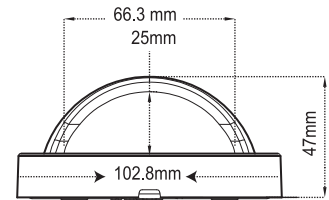

CL-DL062-324