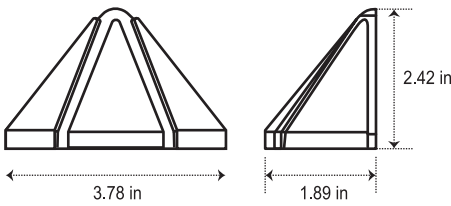

# LED Deck Lights

CL-DL025-524

CL-DL013-324

CL-DL062-324

Product Code	Input Voltage	Power	Lumen	Color Temp	Beam angle
CL-DL025-524-3K-BL	12-24VAC	5 W	300 lm	3000K	120°
CL-DL025-524-5K-BL	12-24VAC	5 W	300 lm	5000K	120°
CL-DL013-324-3K-BL	12-24VAC	3.5 W	110 lm	3000K	55°
CL-DL062-324-3CCT-BL	12-24VAC	3 W	120 lm	3CCT (3000K-4000K-5000K)	55°