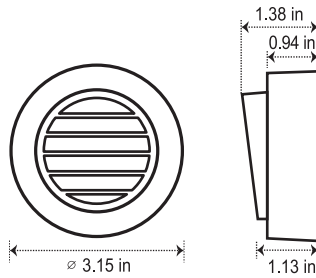

CL-DL013-324