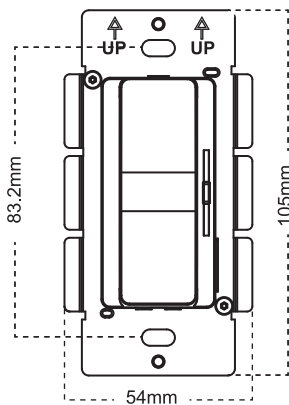

Combined Constant Voltage LED Driver + Dimmer

CDR1 Series, 2 in 1 LED Driver + Dimmer

CDR2 Series, All in 1 LED Driver + Dimmer + CCT Slider
Compatible with **tuya** app by **WiFi** and **Bluetooth**

Product Code	Input Voltage	Output	Power	Power Factor
CL-CDR1-CV-60W-24V-DIM	120V AC	24V-26V DC	60W	≥0.99
CL-CDR1-CV-96W-24V-DIM			96W	
CL-CDR2-CV-60W-24V-DIM	120V AC	24V-26V DC	60W	≥0.99
CL-CDR2-CV-96W-24V-DIM			96W	