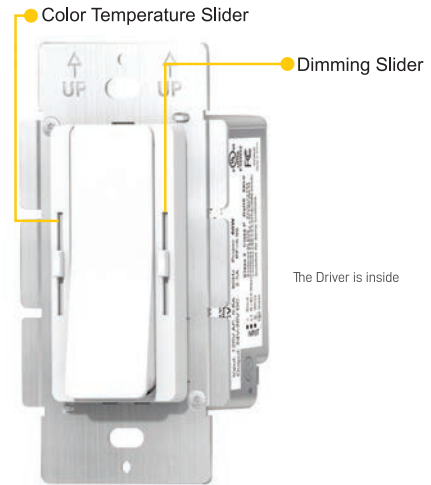

Combined Constant Voltage LED Driver + Dimmer

CDR1 Series, 2 in 1 LED Driver + Dimmer

CDR2 Series, All in 1 LED Driver + Dimmer + CCT Slider
Compatible with **tuya** app by **WiFi** and **Bluetooth**

Product Code	Input Voltage	Output	Power	Power Factor
CL-CDR1-CV-60W-24V-DIM	120V AC	24V-26V DC	60W	≥0.99
CL-CDR1-CV-96W-24V-DIM			96W	
CL-CDR2-CV-60W-24V-DIM	120V AC	24V-26V DC	60W	≥0.99
CL-CDR2-CV-96W-24V-DIM			96W	

CL-CDR1-CV-60W-24V-DIM
CL-CDR1-CV-96W-24V-DIM

CL-CDR2-CV-60W-24V-DIM
CL-CDR2-CV-96W-24V-DIM

• cUL listed