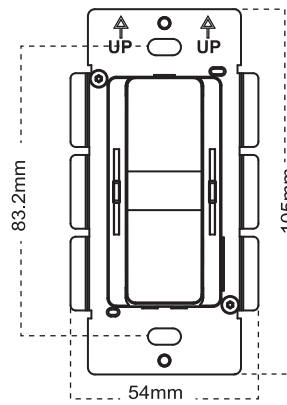

CL-CDR2-CV-60W-24V-DIM
CL-CDR2-CV-96W-24V-DIM