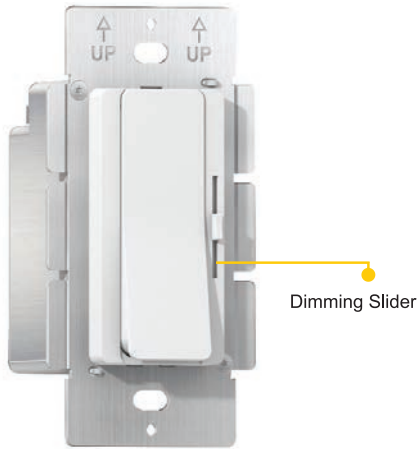

Combined Constant Voltage LED Driver + Dimmer

CDR1 Series, 2 in 1 LED Driver + Dimmer

CDR2 Series, All in 1 LED Driver + Dimmer + CCT Slider
Compatible with **tuya** app by **WiFi** and **Bluetooth**

Product Code	Input Voltage	Output	Power	Power Factor
CL-CDR1-CV-60W-24V-DIM	120V AC	24V-26V DC	60W	≥0.99
CL-CDR1-CV-96W-24V-DIM			96W	
CL-CDR2-CV-60W-24V-DIM	120V AC	24V-26V DC	60W	≥0.99
CL-CDR2-CV-96W-24V-DIM			96W	

CL-CDR1-CV-60W-24V-DIM
CL-CDR1-CV-96W-24V-DIM

CL-CDR2-CV-60W-24V-DIM
CL-CDR2-CV-96W-24V-DIM

• cUL listed