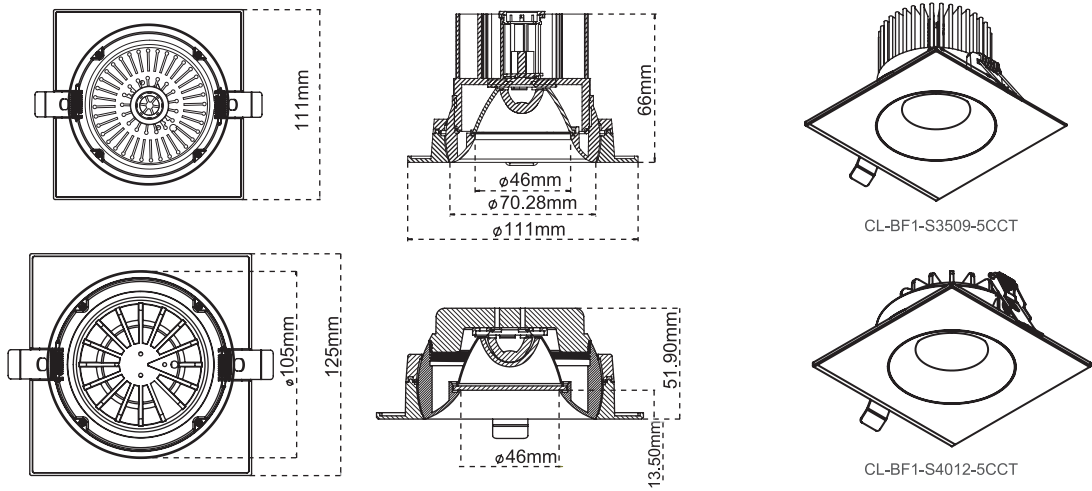

Square Baffle Downlights

Product Code	Input Voltage	Power	Lumen	Color Temp	Body Color	Size
CL-BF1-S3509-5CCT-WH	120-277 VAC	9W	770lm	5CCT Adjustable 2700K 3000K 3500K 4000K 5000K	White	3.5 -Inch
CL-BF1-S3509-5CCT-BL					Black	
CL-BF1-S4012-5CCT-WH	120-277 VAC	12W	1000lm	5CCT Adjustable 2700K 3000K 3500K 4000K 5000K	White	4 -Inch
CL-BF1-S4012-5CCT-BL					Black	

-25°C

Working Temperature

+50°C

38° Beam Angle

• cETL listed