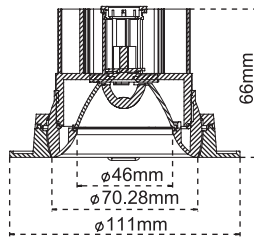

Round Baffle Downlights

Product Code	Input Voltage	Power	Lumen	Color Temp	Body Color	Size
CL-BF1-R3509-3CCT-WH	120-277 VAC	9W	770lm	3 CCT Adjustable (3000K 4000K 5000K)	White	3.5-Inch
CL-BF1-R3509-3CCT-BL	120-277 VAC	9W	770lm		Black	3.5-Inch
CL-BF1-R4012-5CCT-WH	120-277 VAC	12W	1000lm	5 CCT Adjustable 2700K 3000K 3500K 4000K 5000K	White	4-Inch
CL-BF1-R4012-5CCT-BL	120-277 VAC	12W	1000lm		Black	4-Inch