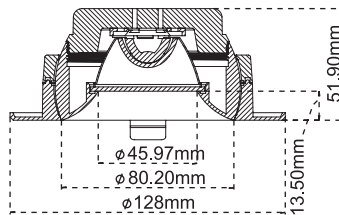

CL-BF1-R4012-5CCT

• cETL listed