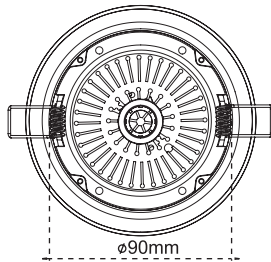

Round Baffle Downlights

Product Code	Input Voltage	Power	Lumen	Color Temp	Body Color	Size
CL-BF1-R3509-3CCT-WH	120-277 VAC	9W	770lm	3 CCT Adjustable (3000K 4000K 5000K)	White	3.5-Inch
CL-BF1-R3509-3CCT-BL	120-277 VAC	9W	770lm		Black	3.5-Inch
CL-BF1-R4012-5CCT-WH	120-277 VAC	12W	1000lm	5 CCT Adjustable 2700K 3000K 3500K 4000K 5000K	White	4-Inch
CL-BF1-R4012-5CCT-BL	120-277 VAC	12W	1000lm		Black	4-Inch