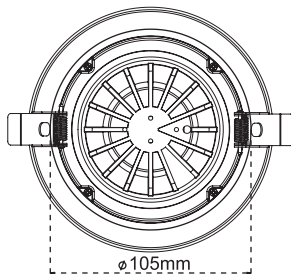

CL-BF1-R4012-5CCT

• cETL listed