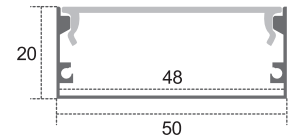

**CL-Alu-613-SL**

**CL-Alu-613-BL (With Black and White PC Cover)**

**CL-Alu-613B-SL**

**CL-Alu-613B-BL (With Black and White PC Cover)**

Dimensions are in millimeters

# Aluminum Profiles

**CL-Alu-1913S-SL**

**CL-Alu-1913S-BL (With Black and White PC Cover)**

**CL-Alu-617-SL**

**CL-Alu-617-BL (With Black and White PC Cover)**

**CL-Alu-619-SL**

**CL-Alu-619-BL (With Black and White PC Cover)**

**CL-Alu-5020-SL**

**CL-Alu-5020-BL (With Black and White PC Cover)**

**CL-Alu-632-SL**

**CL-Alu-712A-SL**

**CL-Alu-601-SL**  
Available in 8ft and 10ft lengths

**CL-Alu-601-BL (With Black and White PC Cover)**  
Available in 8ft and 10ft lengths

- Available in 8ft and 10ft length subject to model number
- High quality PC cover, No yellowish outlook
- Accessories are available

Dimensions are in millimeters