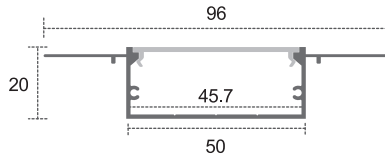

Dimensions are in millimeters

# Aluminum Profiles

CL-Alu-9819-WH

CL-Alu-7330-WH

CL-Alu-5020PH-SL

CL-Alu-9836M-WH

CL-Alu-10015-WH

CL-Alu-10015-BL

CL-Alu-10015-CH

- Available in 8ft and 10ft length subject to model number
- High quality PC cover, No yellowish outlook
- Accessories are available

Dimensions are in millimeters

## Bendable Aluminum Profiles

**CL-Alu-7030-SL**  
Straight aluminum profile

**CL-Alu-7030UD-SL**  
Up & Down bendable aluminum profile

**CL-Alu-7030LR-SL**  
Left & Right bendable aluminum profile

**CL-Alu-1513-SL**  
Multi direction bendable aluminum profile