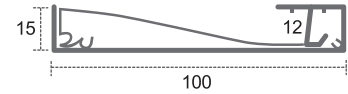

Dimensions are in millimeters

# Aluminum Profiles

CL-Alu-9819-WH

CL-Alu-7330-WH

CL-Alu-5020PH-SL

CL-Alu-9836M-WH

CL-Alu-10015-WH

CL-Alu-10015-BL

CL-Alu-10015-CH

- Available in 8ft and 10ft length subject to model number
- High quality PC cover, No yellowish outlook
- Accessories are available

Dimensions are in millimeters

## Bendable Aluminum Profiles

**CL-Alu-7030-SL**  
Straight aluminum profile

**CL-Alu-7030UD-SL**  
Up & Down bendable aluminum profile

**CL-Alu-7030LR-SL**  
Left & Right bendable aluminum profile

**CL-Alu-1513-SL**  
Multi direction bendable aluminum profile