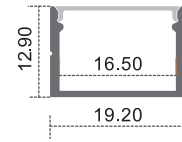

Dimensions are in millimeters

- Available in 8ft and 10ft length subject to model number
- High quality PC cover, No yellowish outlook
- Accessories are available

Dimensions are in millimeters

## Bendable Aluminum Profiles

**CL-Alu-7030-SL**  
Straight aluminum profile

**CL-Alu-7030UD-SL**  
Up & Down bendable aluminum profile

**CL-Alu-7030LR-SL**  
Left & Right bendable aluminum profile

**CL-Alu-1513-SL**  
Multi direction bendable aluminum profile

**CL-Alu-1913-SL**  
Multi direction bendable aluminum profile

**CL-Alu-640-SL**  
Up & Down bendable aluminum profile

**CL-Alu-640-BL (With Black and White PC Cover)**  
Up & Down bendable aluminum profile