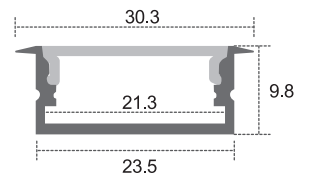

**CL-Alu-613-SL**

**CL-Alu-613-BL (With Black and White PC Cover)**

**CL-Alu-613B-SL**

**CL-Alu-613B-BL (With Black and White PC Cover)**

Dimensions are in millimeters

# Aluminum Profiles

**CL-Alu-1913S-SL**

**CL-Alu-1913S-BL (With Black and White PC Cover)**

**CL-Alu-617-SL**

**CL-Alu-617-BL (With Black and White PC Cover)**

**CL-Alu-619-SL**

**CL-Alu-619-BL (With Black and White PC Cover)**

**CL-Alu-5020-SL**

**CL-Alu-5020-BL (With Black and White PC Cover)**

**CL-Alu-632-SL**

**CL-Alu-712A-SL**

**CL-Alu-601-SL**  
Available in 8ft and 10ft lengths

**CL-Alu-601-BL (With Black and White PC Cover)**  
Available in 8ft and 10ft lengths

Dimensions are in millimeters