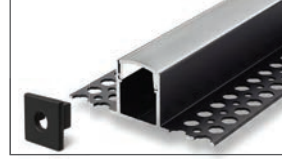

# Aluminum Profiles

**CL-Alu-5515-SL**  
Available in 8ft and 10ft lengths

**CL-Alu-5515-BL (With Black and White PC Cover)**

**CL-Alu-5515A-SL**

**CL-Alu-5515A-BL (With Black and White PC Cover)**

**CL-Alu-6114-SL**

**CL-Alu-6114-BL (With Black and White PC Cover)**

**CL-Alu-6114A-SL**

**CL-Alu-4151-WH**

**CL-Alu-3515-SL**

**CL-Alu-3515A-SL**

**CL-Alu-4625-SL**

**CL-Alu-5324-SL**

- Available in 8ft and 10ft length subject to model number
- High quality PC cover, No yellowish outlook
- Accessories are available