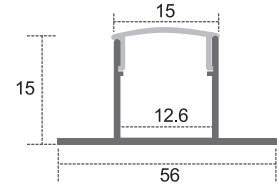

**CL-Alu-613-SL**

**CL-Alu-613-BL (With Black and White PC Cover)**

**CL-Alu-613B-SL**

**CL-Alu-613B-BL (With Black and White PC Cover)**

Dimensions are in millimeters

# Aluminum Profiles

**CL-Alu-5515-SL**  
Available in 8ft and 10ft lengths

**CL-Alu-5515-BL (With Black and White PC Cover)**

**CL-Alu-5515A-SL**

**CL-Alu-5515A-BL (With Black and White PC Cover)**

**CL-Alu-6114-SL**

**CL-Alu-6114-BL (With Black and White PC Cover)**

**CL-Alu-6114A-SL**

**CL-Alu-4151-WH**

**CL-Alu-3515-SL**

**CL-Alu-3515A-SL**

**CL-Alu-4625-SL**

**CL-Alu-5324-SL**

- Available in 8ft and 10ft length subject to model number
- High quality PC cover, No yellowish outlook
- Accessories are available

Dimensions are in millimeters