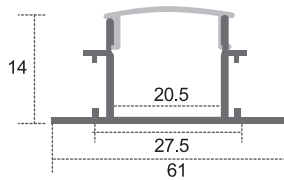

**CL-Alu-613-SL**

**CL-Alu-613-BL (With Black and White PC Cover)**

**CL-Alu-613B-SL**

**CL-Alu-613B-BL (With Black and White PC Cover)**

Dimensions are in millimeters

# Aluminum Profiles

**CL-Alu-5515-SL**  
Available in 8ft and 10ft lengths

**CL-Alu-5515-BL (With Black and White PC Cover)**

**CL-Alu-5515A-SL**

**CL-Alu-5515A-BL (With Black and White PC Cover)**

**CL-Alu-6114-SL**

**CL-Alu-6114-BL (With Black and White PC Cover)**

**CL-Alu-6114A-SL**

**CL-Alu-4151-WH**

**CL-Alu-3515-SL**

**CL-Alu-3515A-SL**

**CL-Alu-4625-SL**

**CL-Alu-5324-SL**

- Available in 8ft and 10ft length subject to model number
- High quality PC cover, No yellowish outlook
- Accessories are available

Dimensions are in millimeters