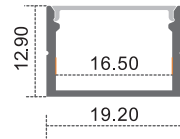

**CL-Alu-510-BL (With Black and White PC Cover)**  
Available in 8ft and 10ft lengths

**CL-Alu-510A-SL**

**CL-Alu-510A-BL (With Black and White PC Cover)**

**CL-Alu-509-SL**  
Available in 8ft and 10ft lengths

**CL-Alu-509-BL (With Black and White PC Cover)**  
Available in 8ft and 10ft lengths

**CL-Alu-508-SL**  
Available in 8ft and 10ft lengths

**CL-Alu-508-BL (With Black and White PC Cover)**  
Available in 8ft and 10ft lengths

**CL-Alu-613-SL**

**CL-Alu-613-BL (With Black and White PC Cover)**

**CL-Alu-613B-SL**

**CL-Alu-613B-BL (With Black and White PC Cover)**

Dimensions are in millimeters

# Aluminum Profiles

**CL-Alu-1913S-SL**

**CL-Alu-1913S-BL (With Black and White PC Cover)**

**CL-Alu-617-SL**

**CL-Alu-617-BL (With Black and White PC Cover)**

**CL-Alu-619-SL**

**CL-Alu-619-BL (With Black and White PC Cover)**