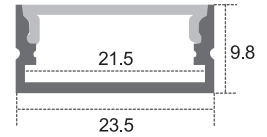

**CL-Alu-613-SL**

**CL-Alu-613-BL (With Black and White PC Cover)**

**CL-Alu-613B-SL**

**CL-Alu-613B-BL (With Black and White PC Cover)**

Dimensions are in millimeters

# Aluminum Profiles

**CL-Alu-1913S-SL**

**CL-Alu-1913S-BL (With Black and White PC Cover)**

**CL-Alu-617-SL**

**CL-Alu-617-BL (With Black and White PC Cover)**

**CL-Alu-619-SL**

**CL-Alu-619-BL (With Black and White PC Cover)**

**CL-Alu-5020-SL**

**CL-Alu-5020-BL (With Black and White PC Cover)**

**CL-Alu-632-SL**

**CL-Alu-712A-SL**

**CL-Alu-601-SL**  
Available in 8ft and 10ft lengths

**CL-Alu-601-BL (With Black and White PC Cover)**  
Available in 8ft and 10ft lengths