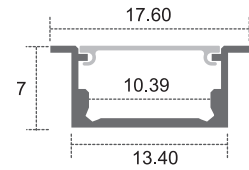

# Aluminum Profiles

**CL-Alu-0809-SL**

**CL-Alu-0809-BL (With Black and White PC Cover)**

**CL-Alu-0809A SL**

**CL-Alu-0809A-BL (With Black and White PC Cover)**

**CL-Alu-510-SL**  
Available in 8ft and 10ft lengths

**CL-Alu-510-BL (With Black and White PC Cover)**  
Available in 8ft and 10ft lengths

**CL-Alu-510A-SL**

**CL-Alu-510A-BL (With Black and White PC Cover)**

**CL-Alu-509-SL**  
Available in 8ft and 10ft lengths

**CL-Alu-509-BL (With Black and White PC Cover)**  
Available in 8ft and 10ft lengths

**CL-Alu-508-SL**  
Available in 8ft and 10ft lengths

**CL-Alu-508-BL (With Black and White PC Cover)**  
Available in 8ft and 10ft lengths

**CL-Alu-613-SL**

**CL-Alu-613-BL (With Black and White PC Cover)**

**CL-Alu-613B-SL**

**CL-Alu-613B-BL (With Black and White PC Cover)**

Dimensions are in millimeters