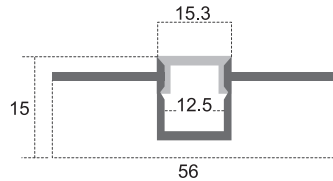

Dimensions are in millimeters

- Available in 8ft and 10ft length subject to model number
- High quality PC cover, No yellowish outlook
- Accessories are available

Dimensions are in millimeters

## Bendable Aluminum Profiles

**CL-Alu-7030-SL**  
Straight aluminum profile

**CL-Alu-7030UD-SL**  
Up & Down bendable aluminum profile

**CL-Alu-7030LR-SL**  
Left & Right bendable aluminum profile

**CL-Alu-1513-SL**  
Multi direction bendable aluminum profile

**CL-Alu-1913-SL**  
Multi direction bendable aluminum profile

**CL-Alu-640-SL**  
Up & Down bendable aluminum profile

**CL-Alu-640-BL (With Black and White PC Cover)**  
Up & Down bendable aluminum profile