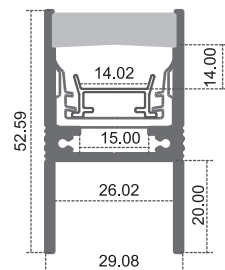

**CL-Alu-613-SL**

**CL-Alu-613-BL (With Black and White PC Cover)**

**CL-Alu-613B-SL**

**CL-Alu-613B-BL (With Black and White PC Cover)**

Dimensions are in millimeters

Dimensions are in millimeters

## Bendable Aluminum Profiles

**CL-Alu-7030-SL**  
Straight aluminum profile

**CL-Alu-7030UD-SL**  
Up & Down bendable aluminum profile

**CL-Alu-7030LR-SL**  
Left & Right bendable aluminum profile

**CL-Alu-1513-SL**  
Multi direction bendable aluminum profile

## IP Rated Aluminum Profiles

**CL-Alu-1217-8FT**  
Available in Black & Silver

**CL-Alu-1217A-8FT**  
Available in Black & Silver

**CL-Alu-2952** 10ft length  
Drive-over In-ground Aluminum Profile

Dimensions are in millimeters