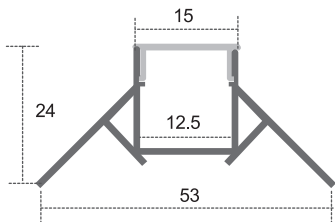

**CL-Alu-613-SL**

**CL-Alu-613-BL (With Black and White PC Cover)**

**CL-Alu-613B-SL**

**CL-Alu-613B-BL (With Black and White PC Cover)**

Dimensions are in millimeters

# Aluminum Profiles

**CL-Alu-5515-SL**  
Available in 8ft and 10ft lengths

**CL-Alu-5515-BL (With Black and White PC Cover)**

**CL-Alu-5515A-SL**

**CL-Alu-5515A-BL (With Black and White PC Cover)**

**CL-Alu-6114-SL**

**CL-Alu-6114-BL (With Black and White PC Cover)**

**CL-Alu-6114A-SL**

**CL-Alu-4151-WH**

**CL-Alu-3515-SL**

**CL-Alu-3515A-SL**

**CL-Alu-4625-SL**

**CL-Alu-5324-SL**

- Available in 8ft and 10ft length subject to model number
- High quality PC cover, No yellowish outlook
- Accessories are available

Dimensions are in millimeters