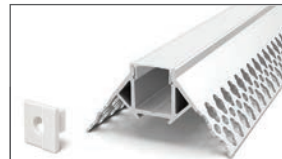

# Aluminum Profiles

**CL-Alu-5515-SL**  
Available in 8ft and 10ft lengths

**CL-Alu-5515-BL (With Black and White PC Cover)**

**CL-Alu-5515A-SL**

**CL-Alu-5515A-BL (With Black and White PC Cover)**

**CL-Alu-6114-SL**

**CL-Alu-6114-BL (With Black and White PC Cover)**

**CL-Alu-6114A-SL**

**CL-Alu-4151-WH**

**CL-Alu-3515-SL**

**CL-Alu-3515A-SL**

**CL-Alu-4625-SL**

**CL-Alu-5324-SL**

- Available in 8ft and 10ft length subject to model number
- High quality PC cover, No yellowish outlook
- Accessories are available