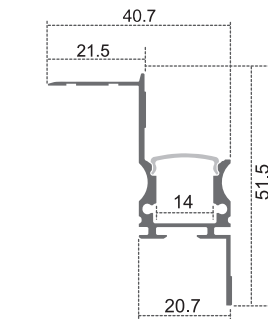

**CL-Alu-613-SL**

**CL-Alu-613-BL (With Black and White PC Cover)**

**CL-Alu-613B-SL**

**CL-Alu-613B-BL (With Black and White PC Cover)**

Dimensions are in millimeters

# Aluminum Profiles

**CL-Alu-5515-SL**  
Available in 8ft and 10ft lengths

**CL-Alu-5515-BL (With Black and White PC Cover)**

**CL-Alu-5515A-SL**

**CL-Alu-5515A-BL (With Black and White PC Cover)**

**CL-Alu-6114-SL**

**CL-Alu-6114-BL (With Black and White PC Cover)**

**CL-Alu-6114A-SL**

**CL-Alu-4151-WH**

**CL-Alu-3515-SL**

**CL-Alu-3515A-SL**

**CL-Alu-4625-SL**

**CL-Alu-5324-SL**

- Available in 8ft and 10ft length subject to model number
- High quality PC cover, No yellowish outlook
- Accessories are available

Dimensions are in millimeters