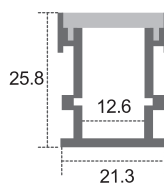

**CL-Alu-613-SL**

**CL-Alu-613-BL (With Black and White PC Cover)**

**CL-Alu-613B-SL**

**CL-Alu-613B-BL (With Black and White PC Cover)**

Dimensions are in millimeters

# Aluminum Profiles

**CL-Alu-1913S-SL**

**CL-Alu-1913S-BL (With Black and White PC Cover)**

**CL-Alu-617-SL**

**CL-Alu-617-BL (With Black and White PC Cover)**

**CL-Alu-619-SL**

**CL-Alu-619-BL (With Black and White PC Cover)**

**CL-Alu-5020-SL**

**CL-Alu-5020-BL (With Black and White PC Cover)**

**CL-Alu-632-SL**

**CL-Alu-712A-SL**

**CL-Alu-601-SL**  
Available in 8ft and 10ft lengths

**CL-Alu-601-BL (With Black and White PC Cover)**  
Available in 8ft and 10ft lengths

Dimensions are in millimeters