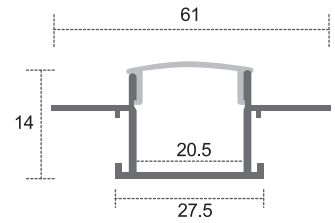

**CL-Alu-613-SL**

**CL-Alu-613-BL (With Black and White PC Cover)**

**CL-Alu-613B-SL**

**CL-Alu-613B-BL (With Black and White PC Cover)**

Dimensions are in millimeters

# Aluminum Profiles

**CL-Alu-5515-SL**  
Available in 8ft and 10ft lengths

**CL-Alu-5515-BL (With Black and White PC Cover)**

**CL-Alu-5515A-SL**

**CL-Alu-5515A-BL (With Black and White PC Cover)**

**CL-Alu-6114-SL**

**CL-Alu-6114-BL (With Black and White PC Cover)**

**CL-Alu-6114A-SL**

**CL-Alu-4151-WH**

**CL-Alu-3515-SL**

**CL-Alu-3515A-SL**

**CL-Alu-4625-SL**

**CL-Alu-5324-SL**

- Available in 8ft and 10ft length subject to model number
- High quality PC cover, No yellowish outlook
- Accessories are available

Dimensions are in millimeters