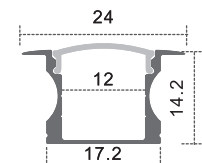

**CL-Alu-509-BL (With Black and White PC Cover)**  
Available in 8ft and 10ft lengths

**CL-Alu-508-SL**  
Available in 8ft and 10ft lengths

**CL-Alu-508-BL (With Black and White PC Cover)**  
Available in 8ft and 10ft lengths

**CL-Alu-613-SL**

**CL-Alu-613-BL (With Black and White PC Cover)**

**CL-Alu-613B-SL**

**CL-Alu-613B-BL (With Black and White PC Cover)**

Dimensions are in millimeters

**CL-Alu-5020-SL**

**CL-Alu-5020-BL (With Black and White PC Cover)**

**CL-Alu-632-SL**

**CL-Alu-712A-SL**

**CL-Alu-601-SL**  
Available in 8ft and 10ft lengths

**CL-Alu-601-BL (With Black and White PC Cover)**  
Available in 8ft and 10ft lengths

Dimensions are in millimeters