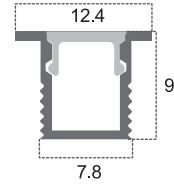

# Aluminum Profiles

**CL-Alu-0809-SL**

**CL-Alu-0809-BL (With Black and White PC Cover)**

**CL-Alu-0809A SL**

**CL-Alu-0809A-BL (With Black and White PC Cover)**

**CL-Alu-510-SL**  
Available in 8ft and 10ft lengths

**CL-Alu-510-BL (With Black and White PC Cover)**  
Available in 8ft and 10ft lengths

**CL-Alu-510A-SL**

**CL-Alu-510A-BL (With Black and White PC Cover)**

**CL-Alu-509-SL**  
Available in 8ft and 10ft lengths

**CL-Alu-613-SL**

**CL-Alu-613-BL (With Black and White PC Cover)**

**CL-Alu-613B-SL**

**CL-Alu-613B-BL (With Black and White PC Cover)**

Dimensions are in millimeters

Dimensions are in millimeters