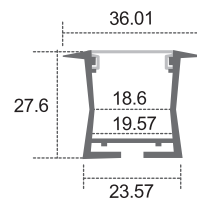

**CL-Alu-613-SL**

**CL-Alu-613-BL (With Black and White PC Cover)**

**CL-Alu-613B-SL**

**CL-Alu-613B-BL (With Black and White PC Cover)**

Dimensions are in millimeters

**CL-Alu-5020-SL**

**CL-Alu-5020-BL (With Black and White PC Cover)**

**CL-Alu-632-SL**

**CL-Alu-712A-SL**

**CL-Alu-601-SL**  
Available in 8ft and 10ft lengths

**CL-Alu-601-BL (With Black and White PC Cover)**  
Available in 8ft and 10ft lengths

# Aluminum Profiles

**CL-Alu-5515-SL**  
Available in 8ft and 10ft lengths

**CL-Alu-5515-BL (With Black and White PC Cover)**

**CL-Alu-5515A-SL**

**CL-Alu-5515A-BL (With Black and White PC Cover)**

**CL-Alu-6114-SL**

Dimensions are in millimeters