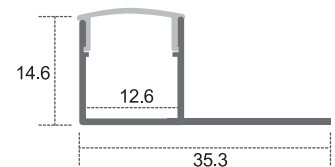

# Aluminum Profiles

**CL-Alu-5515-SL**  
Available in 8ft and 10ft lengths

**CL-Alu-5515-BL (With Black and White PC Cover)**

**CL-Alu-5515A-SL**

**CL-Alu-5515A-BL (With Black and White PC Cover)**

**CL-Alu-6114-SL**

**CL-Alu-6114-BL (With Black and White PC Cover)**

**CL-Alu-6114A-SL**

**CL-Alu-4151-WH**

**CL-Alu-3515-SL**

**CL-Alu-3515A-SL**

**CL-Alu-4625-SL**

**CL-Alu-5324-SL**

- Available in 8ft and 10ft length subject to model number
- High quality PC cover, No yellowish outlook
- Accessories are available

Dimensions are in millimeters