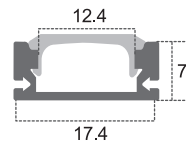

# Aluminum Profiles

**CL-Alu-0809-SL**

**CL-Alu-0809-BL (With Black and White PC Cover)**

**CL-Alu-0809A SL**

**CL-Alu-0809A-BL (With Black and White PC Cover)**

**CL-Alu-510-SL**  
Available in 8ft and 10ft lengths

**CL-Alu-510-BL (With Black and White PC Cover)**  
Available in 8ft and 10ft lengths

**CL-Alu-510A-SL**

**CL-Alu-510A-BL (With Black and White PC Cover)**

**CL-Alu-509-SL**  
Available in 8ft and 10ft lengths

**CL-Alu-509-BL (With Black and White PC Cover)**  
Available in 8ft and 10ft lengths

**CL-Alu-508-SL**  
Available in 8ft and 10ft lengths

**CL-Alu-508-BL (With Black and White PC Cover)**  
Available in 8ft and 10ft lengths

**CL-Alu-613-SL**

**CL-Alu-613-BL (With Black and White PC Cover)**

**CL-Alu-613B-SL**

**CL-Alu-613B-BL (With Black and White PC Cover)**

Dimensions are in millimeters