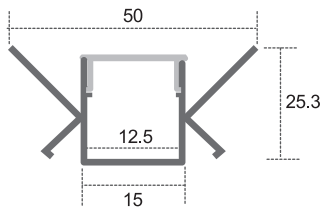

**CL-Alu-613-SL**

**CL-Alu-613-BL (With Black and White PC Cover)**

**CL-Alu-613B-SL**

**CL-Alu-613B-BL (With Black and White PC Cover)**

Dimensions are in millimeters

# Aluminum Profiles

**CL-Alu-5515-SL**  
Available in 8ft and 10ft lengths

**CL-Alu-5515-BL (With Black and White PC Cover)**

**CL-Alu-5515A-SL**

**CL-Alu-5515A-BL (With Black and White PC Cover)**

**CL-Alu-6114-SL**

**CL-Alu-6114-BL (With Black and White PC Cover)**

**CL-Alu-6114A-SL**

**CL-Alu-4151-WH**

**CL-Alu-3515-SL**

**CL-Alu-3515A-SL**

**CL-Alu-4625-SL**

**CL-Alu-5324-SL**

- Available in 8ft and 10ft length subject to model number
- High quality PC cover, No yellowish outlook
- Accessories are available

Dimensions are in millimeters