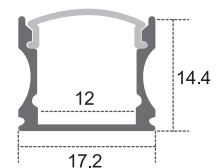

**CL-Alu-510-BL (With Black and White PC Cover)**  
Available in 8ft and 10ft lengths

**CL-Alu-510A-SL**

**CL-Alu-510A-BL (With Black and White PC Cover)**

**CL-Alu-509-SL**  
Available in 8ft and 10ft lengths

**CL-Alu-509-BL (With Black and White PC Cover)**  
Available in 8ft and 10ft lengths

**CL-Alu-508-SL**  
Available in 8ft and 10ft lengths

**CL-Alu-508-BL (With Black and White PC Cover)**  
Available in 8ft and 10ft lengths

**CL-Alu-613-SL**

**CL-Alu-613-BL (With Black and White PC Cover)**

**CL-Alu-613B-SL**

**CL-Alu-613B-BL (With Black and White PC Cover)**

Dimensions are in millimeters

Dimensions are in millimeters