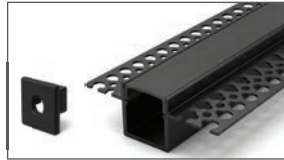

# Aluminum Profiles

**CL-Alu-1913S-SL**

**CL-Alu-1913S-BL (With Black and White PC Cover)**

**CL-Alu-617-SL**

**CL-Alu-617-BL (With Black and White PC Cover)**

**CL-Alu-619-SL**

**CL-Alu-619-BL (With Black and White PC Cover)**

**CL-Alu-5020-SL**

**CL-Alu-5020-BL (With Black and White PC Cover)**

**CL-Alu-632-SL**

**CL-Alu-712A-SL**

**CL-Alu-601-SL**  
Available in 8ft and 10ft lengths

**CL-Alu-601-BL (With Black and White PC Cover)**  
Available in 8ft and 10ft lengths

# Aluminum Profiles

**CL-Alu-5515-SL**  
Available in 8ft and 10ft lengths

**CL-Alu-5515-BL (With Black and White PC Cover)**

**CL-Alu-5515A-SL**

**CL-Alu-5515A-BL (With Black and White PC Cover)**

**CL-Alu-6114-SL**