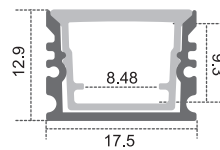

Dimensions are in millimeters

## Bendable Aluminum Profiles

**CL-Alu-7030-SL**  
Straight aluminum profile

**CL-Alu-7030UD-SL**  
Up & Down bendable aluminum profile

**CL-Alu-7030LR-SL**  
Left & Right bendable aluminum profile

**CL-Alu-1513-SL**  
Multi direction bendable aluminum profile

**CL-Alu-1913-SL**  
Multi direction bendable aluminum profile

**CL-Alu-640-SL**  
Up & Down bendable aluminum profile

**CL-Alu-640-BL (With Black and White PC Cover)**  
Up & Down bendable aluminum profile

## IP Rated Aluminum Profiles

**CL-Alu-1217-8FT**  
Available in Black & Silver

**CL-Alu-1217A-8FT**  
Available in Black & Silver

**CL-Alu-2952** 10ft length  
Drive-over In-ground Aluminum Profile

Dimensions are in millimeters