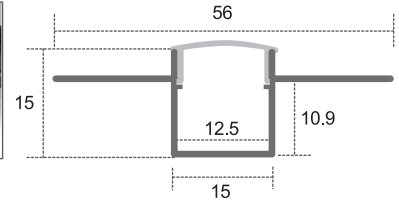

**CL-Alu-613-SL**

**CL-Alu-613-BL (With Black and White PC Cover)**

**CL-Alu-613B-SL**

**CL-Alu-613B-BL (With Black and White PC Cover)**

Dimensions are in millimeters

- Available in 8ft and 10ft length subject to model number
- High quality PC cover, No yellowish outlook
- Accessories are available

Dimensions are in millimeters

# Aluminum Profiles

**CL-Alu-5515-SL**  
Available in 8ft and 10ft lengths

**CL-Alu-5515-BL (With Black and White PC Cover)**

**CL-Alu-5515A-SL**

**CL-Alu-5515A-BL (With Black and White PC Cover)**

**CL-Alu-6114-SL**

Dimensions are in millimeters