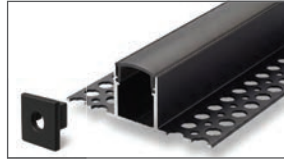

# Aluminum Profiles

**CL-Alu-5515-SL**  
Available in 8ft and 10ft lengths

**CL-Alu-5515-BL (With Black and White PC Cover)**

**CL-Alu-5515A-SL**

**CL-Alu-5515A-BL (With Black and White PC Cover)**

**CL-Alu-6114-SL**

**CL-Alu-6114-BL (With Black and White PC Cover)**

**CL-Alu-6114A-SL**

**CL-Alu-4151-WH**

**CL-Alu-3515-SL**

**CL-Alu-3515A-SL**

**CL-Alu-4625-SL**

**CL-Alu-5324-SL**

- Available in 8ft and 10ft length subject to model number
- High quality PC cover, No yellowish outlook
- Accessories are available