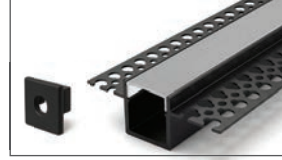

**CL-Alu-5020-SL**

**CL-Alu-5020-BL (With Black and White PC Cover)**

**CL-Alu-632-SL**

**CL-Alu-712A-SL**

**CL-Alu-601-SL**  
Available in 8ft and 10ft lengths

**CL-Alu-601-BL (With Black and White PC Cover)**  
Available in 8ft and 10ft lengths

# Aluminum Profiles

**CL-Alu-5515-SL**  
Available in 8ft and 10ft lengths

**CL-Alu-5515-BL (With Black and White PC Cover)**

**CL-Alu-5515A-SL**

**CL-Alu-5515A-BL (With Black and White PC Cover)**

**CL-Alu-6114-SL**

**CL-Alu-6114-BL (With Black and White PC Cover)**

**CL-Alu-6114A-SL**

**CL-Alu-4151-WH**

**CL-Alu-3515-SL**

**CL-Alu-3515A-SL**

**CL-Alu-4625-SL**

**CL-Alu-5324-SL**

- Available in 8ft and 10ft length subject to model number
- High quality PC cover, No yellowish outlook
- Accessories are available