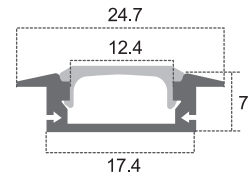

# Aluminum Profiles

**CL-Alu-0809-SL**

**CL-Alu-0809-BL (With Black and White PC Cover)**

**CL-Alu-0809A SL**

**CL-Alu-0809A-BL (With Black and White PC Cover)**

**CL-Alu-510-SL**  
Available in 8ft and 10ft lengths

**CL-Alu-510-BL (With Black and White PC Cover)**  
Available in 8ft and 10ft lengths

**CL-Alu-510A-SL**

**CL-Alu-510A-BL (With Black and White PC Cover)**

**CL-Alu-509-SL**  
Available in 8ft and 10ft lengths

**CL-Alu-509-BL (With Black and White PC Cover)**  
Available in 8ft and 10ft lengths

**CL-Alu-508-SL**  
Available in 8ft and 10ft lengths

**CL-Alu-508-BL (With Black and White PC Cover)**  
Available in 8ft and 10ft lengths

**CL-Alu-613-SL**

**CL-Alu-613-BL (With Black and White PC Cover)**

**CL-Alu-613B-SL**

**CL-Alu-613B-BL (With Black and White PC Cover)**

Dimensions are in millimeters