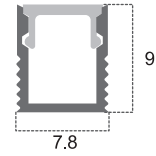

# Aluminum Profiles

**CL-Alu-0809-SL**

**CL-Alu-0809-BL (With Black and White PC Cover)**

**CL-Alu-0809A SL**

**CL-Alu-0809A-BL (With Black and White PC Cover)**

**CL-Alu-510-SL**  
Available in 8ft and 10ft lengths

**CL-Alu-510-BL (With Black and White PC Cover)**  
Available in 8ft and 10ft lengths

**CL-Alu-510A-SL**

**CL-Alu-510A-BL (With Black and White PC Cover)**

**CL-Alu-509-SL**  
Available in 8ft and 10ft lengths

**CL-Alu-613-SL**

**CL-Alu-613-BL (With Black and White PC Cover)**

**CL-Alu-613B-SL**

**CL-Alu-613B-BL (With Black and White PC Cover)**

Dimensions are in millimeters

Dimensions are in millimeters