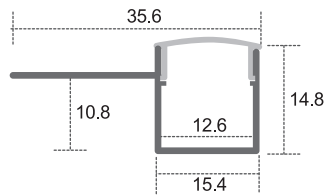

**CL-Alu-613-SL**

**CL-Alu-613-BL (With Black and White PC Cover)**

**CL-Alu-613B-SL**

**CL-Alu-613B-BL (With Black and White PC Cover)**

Dimensions are in millimeters

# Aluminum Profiles

**CL-Alu-5515-SL**  
Available in 8ft and 10ft lengths

**CL-Alu-5515-BL (With Black and White PC Cover)**

**CL-Alu-5515A-SL**

**CL-Alu-5515A-BL (With Black and White PC Cover)**

**CL-Alu-6114-SL**

**CL-Alu-6114-BL (With Black and White PC Cover)**

**CL-Alu-6114A-SL**

**CL-Alu-4151-WH**

**CL-Alu-3515-SL**

**CL-Alu-3515A-SL**

**CL-Alu-4625-SL**

**CL-Alu-5324-SL**

- Available in 8ft and 10ft length subject to model number
- High quality PC cover, No yellowish outlook
- Accessories are available

Dimensions are in millimeters