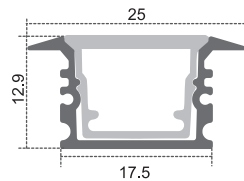

Dimensions are in millimeters

## Bendable Aluminum Profiles

**CL-Alu-7030-SL**  
Straight aluminum profile

**CL-Alu-7030UD-SL**  
Up & Down bendable aluminum profile

**CL-Alu-7030LR-SL**  
Left & Right bendable aluminum profile

**CL-Alu-1513-SL**  
Multi direction bendable aluminum profile

**CL-Alu-1913-SL**  
Multi direction bendable aluminum profile

**CL-Alu-640-SL**  
Up & Down bendable aluminum profile

**CL-Alu-640-BL (With Black and White PC Cover)**  
Up & Down bendable aluminum profile

## IP Rated Aluminum Profiles

**CL-Alu-1217-8FT**  
Available in Black & Silver

**CL-Alu-1217A-8FT**  
Available in Black & Silver

**CL-Alu-2952** 10ft length  
Drive-over In-ground Aluminum Profile

Dimensions are in millimeters