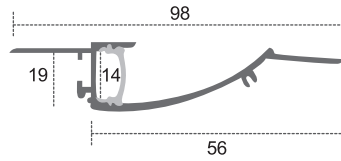

CL-Alu-7330-WH