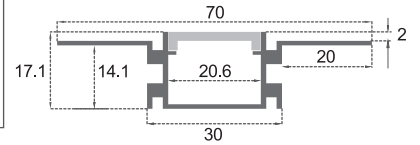

- Available in 8ft and 10ft length subject to model number
- High quality PC cover, No yellowish outlook
- Accessories are available

Dimensions are in millimeters

## Bendable Aluminum Profiles

**CL-Alu-7030-SL**  
Straight aluminum profile

**CL-Alu-7030UD-SL**  
Up & Down bendable aluminum profile

**CL-Alu-7030LR-SL**  
Left & Right bendable aluminum profile

**CL-Alu-1513-SL**  
Multi direction bendable aluminum profile

**CL-Alu-1913-SL**  
Multi direction bendable aluminum profile

**CL-Alu-640-SL**  
Up & Down bendable aluminum profile

**CL-Alu-640-BL (With Black and White PC Cover)**  
Up & Down bendable aluminum profile