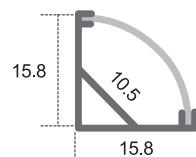

**CL-Alu-613-SL**

**CL-Alu-613-BL (With Black and White PC Cover)**

**CL-Alu-613B-SL**

**CL-Alu-613B-BL (With Black and White PC Cover)**

Dimensions are in millimeters

**CL-Alu-5020-SL**

**CL-Alu-5020-BL (With Black and White PC Cover)**

**CL-Alu-632-SL**

**CL-Alu-712A-SL**

**CL-Alu-601-SL**  
Available in 8ft and 10ft lengths

**CL-Alu-601-BL (With Black and White PC Cover)**  
Available in 8ft and 10ft lengths