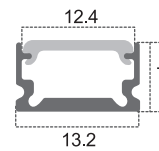

# Aluminum Profiles

**CL-Alu-0809-SL**

**CL-Alu-0809-BL (With Black and White PC Cover)**

**CL-Alu-0809A SL**

**CL-Alu-0809A-BL (With Black and White PC Cover)**

**CL-Alu-510-SL**  
Available in 8ft and 10ft lengths

**CL-Alu-510-BL (With Black and White PC Cover)**  
Available in 8ft and 10ft lengths

**CL-Alu-510A-SL**

**CL-Alu-510A-BL (With Black and White PC Cover)**

**CL-Alu-509-SL**  
Available in 8ft and 10ft lengths

**CL-Alu-509-BL (With Black and White PC Cover)**  
Available in 8ft and 10ft lengths

**CL-Alu-508-SL**  
Available in 8ft and 10ft lengths

**CL-Alu-508-BL (With Black and White PC Cover)**  
Available in 8ft and 10ft lengths

**CL-Alu-613-SL**

**CL-Alu-613-BL (With Black and White PC Cover)**

**CL-Alu-613B-SL**

**CL-Alu-613B-BL (With Black and White PC Cover)**

Dimensions are in millimeters